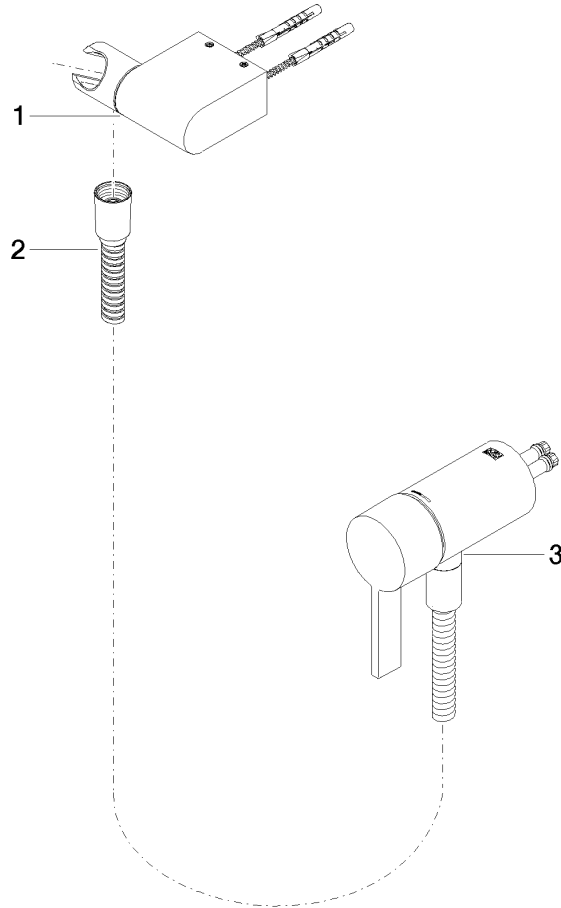

Concealed single-lever mixer with integrated shower connection with hand shower set without hand shower - Brushed Bronze

IMO

36 002 970

- metal shower hose 1750mm with integrated anti-twist protection
- WRAS 2011027

Required miscellaneous

- Concealed wall mounting -**
- min. recess depth 80 mm
 - max. recess depth 105 mm

35 050 970 90

Required miscellaneous

- Hand shower FlowReduce -
Brushed Bronze**

28 016 979-42
0010

Concealed single-lever mixer with integrated shower connection with hand shower set without hand shower - Brushed Bronze

IMO

36 002 970
mm [inches]

36 002 970

Product version from 10/1/2023

Concealed single-lever mixer with integrated shower connection with hand shower set without hand shower - Brushed Bronze

IMO

36 002 970

Spare parts list

Product version from 10/1/2023

No.	Item Number	Name	Quantity used	Delivery time
	28 060 970-42	Wall bracket swivel - Brushed Bronze	3	30