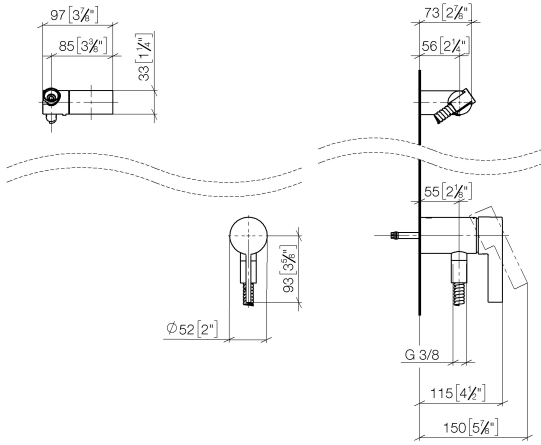

Concealed single-lever mixer with integrated shower connection with hand shower set without hand shower - Brushed Bronze

IMO

36 002 970

- metal shower hose 1750mm with integrated anti-twist protection
- WRAS 2011027

Required miscellaneous

- Concealed wall mounting -**
- min. recess depth 80 mm
 - max. recess depth 105 mm

35 050 970 90

Required miscellaneous

- Hand shower FlowReduce -
Brushed Bronze**

28 016 979-42
0010

Concealed single-lever mixer with integrated shower connection with hand shower set without hand shower - Brushed Bronze

IMO

36 002 970
mm [inches]

36 002 970

Product version from 10/1/2023

Concealed single-lever mixer with integrated shower connection with hand shower set without hand shower - Brushed Bronze