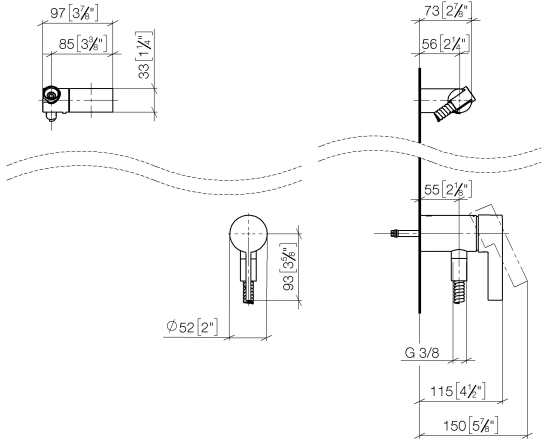

Concealed single-lever mixer with integrated shower connection with hand shower set without hand shower - Brushed Champagne (22kt Gold)

IMO

36 002 970

- metal shower hose 1750mm with integrated anti-twist protection
- WRAS 2011027

Concealed single-lever mixer with integrated shower connection with hand shower set without hand shower - Brushed Champagne (22kt Gold)

IMO

36 002 970
mm [inches]

Concealed single-lever mixer with integrated shower connection with hand shower set without hand shower - Brushed Champagne (22kt Gold)

36 002 970

Product version from 10/1/2023

Parts for other finishes can be found here: [Chrome](#)

Concealed single-lever mixer with integrated shower connection with hand shower set without hand shower - Brushed Champagne (22kt Gold)

IMO

36 002 970

Spare parts list

Product version from 10/1/2023

No.	Item Number	Name	Quantity used	Delivery time
	28 060 970-46	Wall bracket swivel - Brushed Champagne (22kt Gold)	3	30