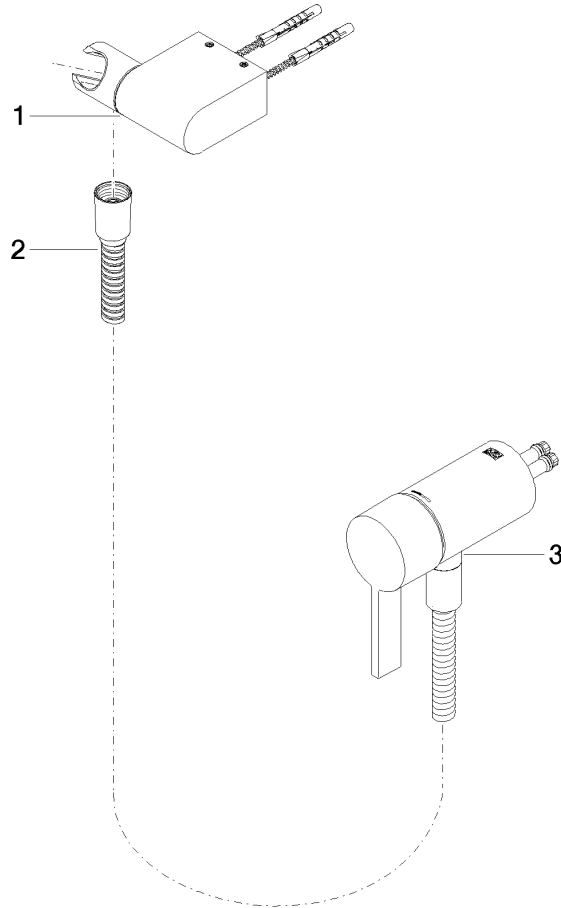

Concealed single-lever mixer with integrated shower connection with hand shower set without hand shower - Brushed Champagne (22kt Gold)

IMO

36 002 970

- metal shower hose 1750mm with integrated anti-twist protection
- WRAS 2011027

Concealed single-lever mixer with integrated shower connection with hand shower set without hand shower - Brushed Champagne (22kt Gold)

IMO

36 002 970
mm [inches]

Concealed single-lever mixer with integrated shower connection with hand shower set without hand shower - Brushed Champagne (22kt Gold)

36 002 970

Product version from 10/1/2023

Parts for other finishes can be found here: [Chrome](#)

Concealed single-lever mixer with integrated shower connection with hand shower set without hand shower - Brushed Champagne (22kt Gold)

IMO

36 002 970

Spare parts list

Product version from 10/1/2023

No.	Item Number	Name	Quantity used	Delivery time
	28 060 970-46	Wall bracket swivel - Brushed Champagne (22kt Gold)	3	30