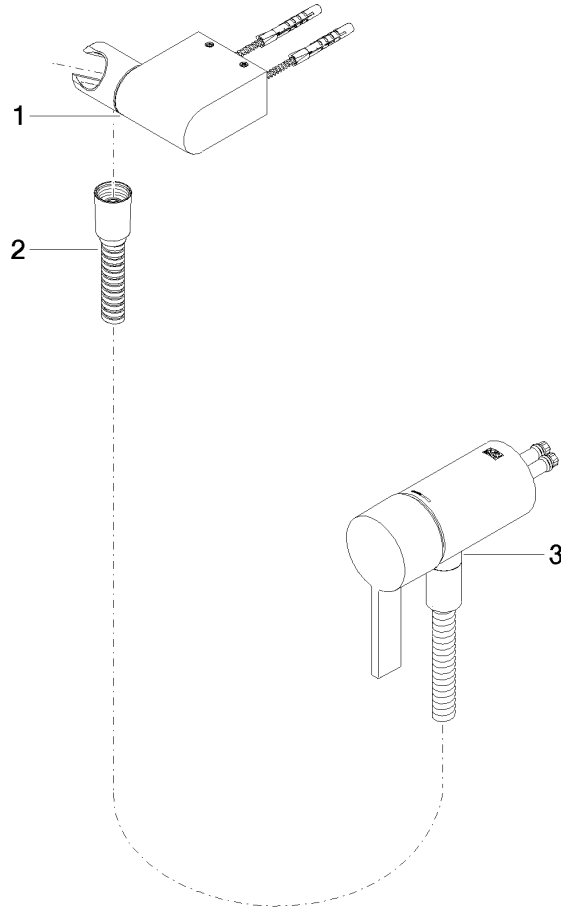

Concealed single-lever mixer with integrated shower connection with hand shower set without hand shower - Champagne (22kt Gold)

IMO

36 002 970

- metal shower hose 1750mm with integrated anti-twist protection
- WRAS 2011027

Concealed single-lever mixer with integrated shower connection with hand shower set without hand shower - Champagne (22kt Gold)

IMO

36 002 970
mm [inches]

Concealed single-lever mixer with integrated shower connection with hand shower set without hand shower - Champagne (22kt Gold)

36 002 970

Product version from 10/1/2023

Parts for other finishes can be found here: [Chrome](#)

Concealed single-lever mixer with integrated shower connection with hand shower set without hand shower - Champagne (22kt Gold)

IMO

36 002 970

Spare parts list

Product version from 10/1/2023

No.	Item Number	Name	Quantity used	Delivery time
	28 060 970-47	Wall bracket swivel - Champagne (22kt Gold)	3	30