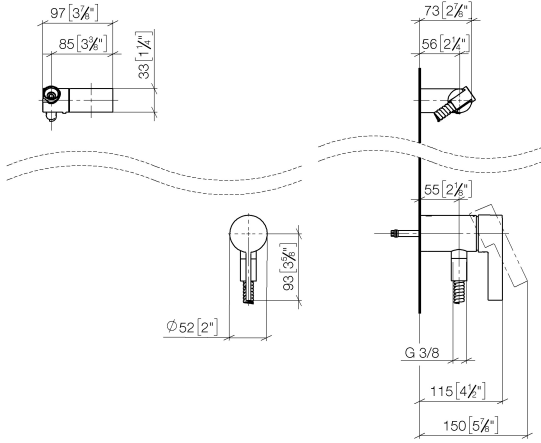

Concealed single-lever mixer with integrated shower connection with hand shower set without hand shower - Champagne (22kt Gold)

IMO

36 002 970

- metal shower hose 1750mm with integrated anti-twist protection
- WRAS 2011027

Concealed single-lever mixer with integrated shower connection with hand shower set without hand shower - Champagne (22kt Gold)

IMO

36 002 970
mm [inches]

Concealed single-lever mixer with integrated shower connection with hand shower set without hand shower - Champagne (22kt Gold)

36 002 970

Product version from 10/1/2023

Parts for other finishes can be found here: [Chrome](#)

Concealed single-lever mixer with integrated shower connection with hand shower set without hand shower - Champagne (22kt Gold)

IMO

36 002 970

Spare parts list

Product version from 10/1/2023

No.	Item Number	Name	Quantity used	Delivery time
	28 060 970-47	Wall bracket swivel - Champagne (22kt Gold)	3	30