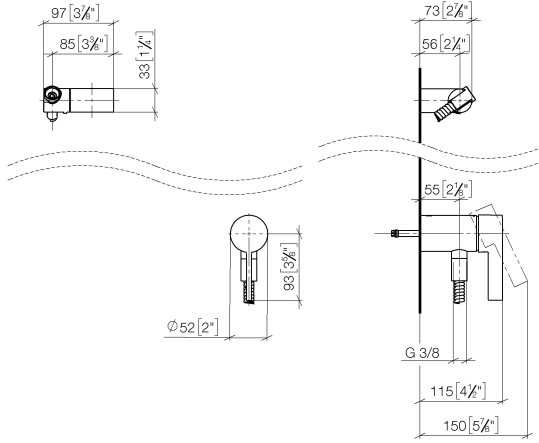

Concealed single-lever mixer with integrated shower connection with hand shower set without hand shower - Brushed Chrome

IMO

36 002 970

- metal shower hose 1750mm with integrated anti-twist protection
- WRAS 2011027

Required miscellaneous

Concealed wall mounting - 35 050 970 90

- min. recess depth 80 mm
- max. recess depth 105 mm

Concealed single-lever mixer with integrated shower connection with hand shower set without hand shower - Brushed Chrome

IMO

36 002 970
mm [inches]

Certificates

Belgaqua_21-025- WRAS_2011027. LGA_29928.
27_1.

36 002 970

Spare parts list

No.	Item Number	Name	Quantity used	Delivery time
1	28 060 970-93	Wall bracket swivel - Brushed Chrome	1	20
2	28 322 970-93	Metal shower hose 1/2" x 3/8" x 1750 mm - Brushed Chrome	1	20
3	36 050 970-93	Concealed single-lever mixer with integrated shower connection - Brushed Chrome	1	20