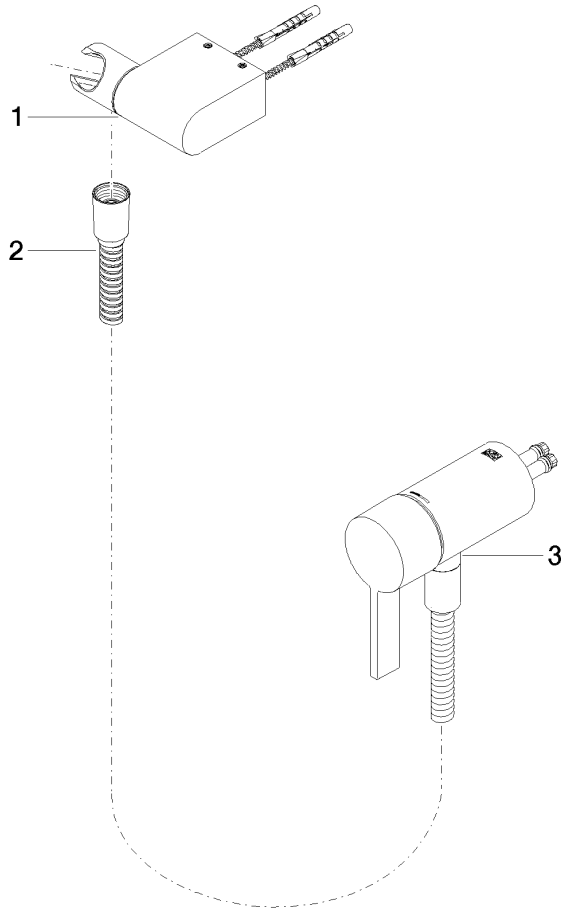

Concealed single-lever mixer with integrated shower connection with hand shower set without hand shower - Brushed Chrome

IMO

36 002 970

- metal shower hose 1750mm with integrated anti-twist protection
- WRAS 2011027

Required miscellaneous

Concealed wall mounting - 35 050 970 90

- min. recess depth 80 mm
- max. recess depth 105 mm

Concealed single-lever mixer with integrated shower connection with hand shower set without hand shower - Brushed Chrome

IMO

36 002 970
mm [inches]

Certificates

Belgaqua_21-025- WRAS_2011027. LGA_29928.
27_1.

36 002 970

Spare parts list

No.	Item Number	Name	Quantity used	Delivery time
1	28 060 970-93	Wall bracket swivel - Brushed Chrome	1	20
2	28 322 970-93	Metal shower hose 1/2" x 3/8" x 1750 mm - Brushed Chrome	1	20
3	36 050 970-93	Concealed single-lever mixer with integrated shower connection - Brushed Chrome	1	20