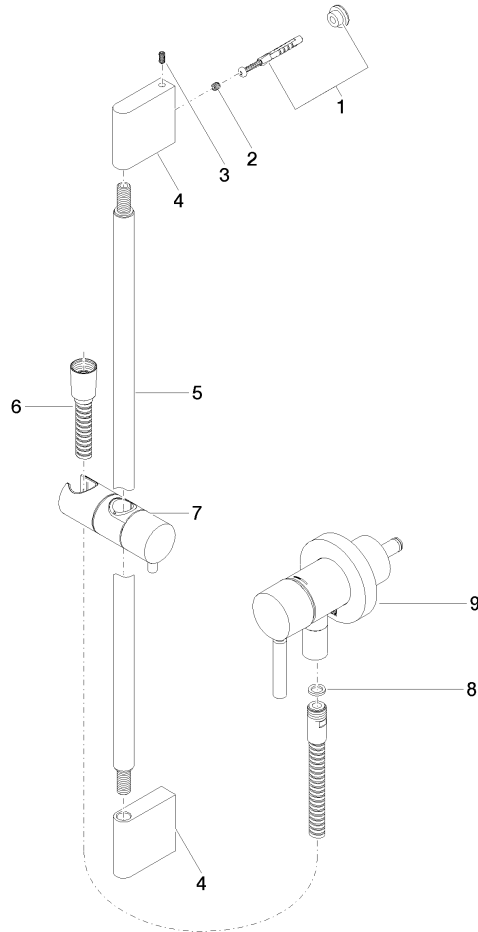

Concealed single-lever mixer with integrated shower connection with shower set without hand shower - Platinum

TARA

36 013 660

Fits: TARA, META

- cover plate Ø 78 mm
- metal shower hose 1750mm with integrated anti-twist protection
- slide bar
- WRAS 2011027

Required miscellaneous

Concealed wall mounting - 35 003 970 90

- max. recess depth 103 mm
- min. recess depth 78 mm

Concealed single-lever mixer with integrated shower connection with shower set without hand shower - Platinum

TARA

Codes & Standards

DIN 4109	EN 1717	ISO 3822	Scottish Water Byelaws
UK Water Supply Regulations	Ü-Zeichen		

Certificates

Belgaqua_21-025-2 LGA_29	WRAS_2011
--------------------------	-----------

Concealed single-lever mixer with integrated shower connection with shower set without hand shower - Platinum

TARA

36 013 660

Product version from 10/1/2023

Concealed single-lever mixer with integrated shower connection with shower set without hand shower - Platinum

TARA

36 013 660

Spare parts list

Product version from 10/1/2023