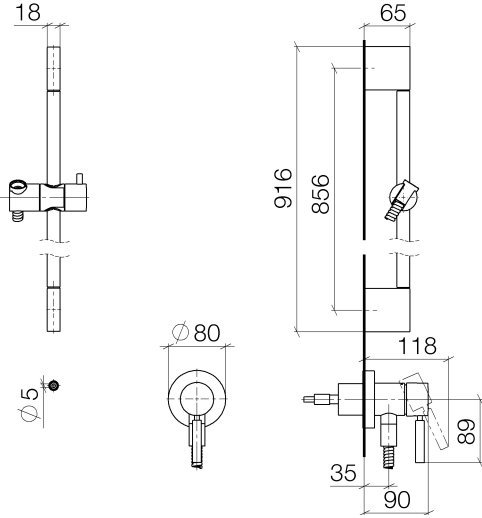

Concealed single-lever mixer with integrated shower connection with shower set without hand shower - Brushed Light Gold

TARA

36 013 660

Fits: TARA, META

- cover plate Ø 78 mm
- metal shower hose 1750mm with integrated anti-twist protection
- slide bar

Required miscellaneous

Concealed wall mounting - 35 003 970 90

- min. recess depth 78 mm
- max. recess depth 103 mm

Concealed single-lever mixer with integrated shower connection with shower set without hand shower - Brushed Light Gold

TARA

36 013 660

36 013 660

Spare parts list

No.	Item Number	Name	Quantity used	Delivery time
1	05 17 20 726 02 90	fixing set	1	2
2	09 31 11 049 90	pin	2	2
3	04 31 11 113 00 90	pin	2	2
4	08 17 97 054-27	holder	2	60
5	90 28 22 597 00-27	holder	1	30
6	28 322 970-27	Metal shower hose 1/2" x 3/8" x 1750 mm - Brushed Light Gold	1	30
7	12 580 970-27	Slide unit - Brushed Light Gold	1	30
8	90 14 20 026 00 90	seal	1	2
9	36 045 660-27	Concealed single-lever mixer with cover plate with integrated shower connection - Brushed Light Gold	1	30