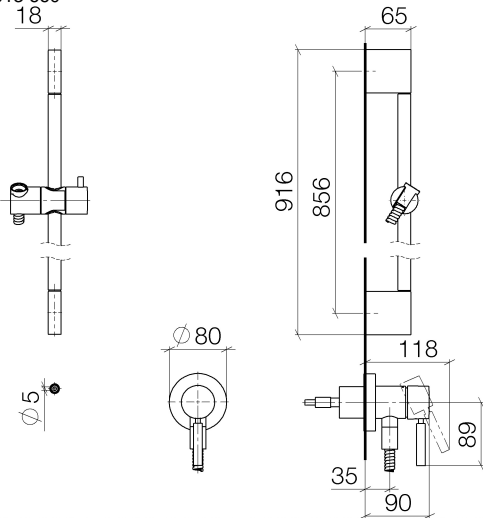

Concealed single-lever mixer with integrated shower connection with shower set without hand shower - Champagne (22kt Gold)

TARA

36 013 660

Fits: TARA, META

- cover plate Ø 78 mm
- metal shower hose 1750mm with integrated anti-twist protection
- slide bar
- WRAS 2011027

This article does not include a hand shower!

Intrinsic protection against back flow.

Article cannot be extended, please check the depth of the installation location!

	Champagne (22kt Gold)	36 013 660-47
	Chrome	36 013 660-00
	Brushed Platinum	36 013 660-06
	Platinum	36 013 660-08
	Dark Chrome	36 013 660-19
	Brushed Light Gold	36 013 660-27
	Brushed Durabronze (23kt Gold)	36 013 660-28
	Matte Black	36 013 660-33
	Brushed Champagne (22kt Gold)	36 013 660-46
	Brushed Chrome	36 013 660-93
	Brushed Dark Platinum	36 013 660-99

Concealed single-lever mixer with integrated shower connection with shower set without hand shower - Champagne (22kt Gold)

TARA

36 013 660

Concealed single-lever mixer with integrated shower connection with shower set without hand shower - Champagne (22kt Gold)

TARA

36 013 660

Parts for other finishes can be found here: [Chrome](#)

Spare parts list

No.	Item Number	Name	Quantity used	Delivery time
1	05 17 20 726 02 90	fixing set	1	2
2	09 31 11 049 90	pin	2	2
3	04 31 11 113 00 90	pin	2	2
4	08 17 97 054-47	holder	2	30
5	90 28 22 597 00-47	holder	1	30
6	28 322 970-47	Metal shower hose 1/2" x 3/8" x 1750 mm - Champagne (22kt Gold)	1	30
7	12 580 970-47	Slide unit - Champagne (22kt Gold)	1	30
8	90 14 20 026 00 90	seal	1	2
9	36 045 660-47	Concealed single-lever mixer with cover plate with integrated shower connection - Champagne (22kt Gold)	1	30