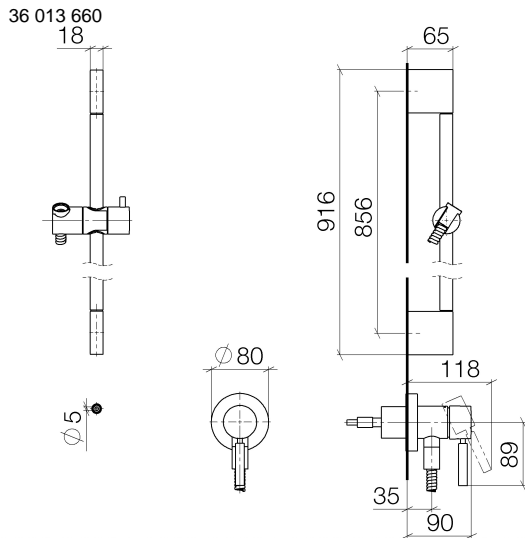

Concealed single-lever mixer with integrated shower connection with shower set without hand shower - Brushed Dark Platinum

TARA

36 013 660

Fits: TARA, META

- cover plate Ø 78 mm
- metal shower hose 1750mm with integrated anti-twist protection
- slide bar
- WRAS 2011027

Intrinsic protection against back flow.

Article cannot be extended, please check the depth of the installation location!

	Brushed Dark Platinum	36 013 660-99
	Chrome	36 013 660-00
	Brushed Platinum	36 013 660-06
	Platinum	36 013 660-08
	Dark Chrome	36 013 660-19
	Brushed Light Gold	36 013 660-27
	Brushed Durabronze (23kt Gold)	36 013 660-28
	Matte Black	36 013 660-33
	Brushed Champagne (22kt Gold)	36 013 660-46
	Champagne (22kt Gold)	36 013 660-47
	Brushed Chrome	36 013 660-93

Required miscellaneous

- Concealed wall mounting -** 35 003 970 90
- max. recess depth 103 mm
  - min. recess depth 78 mm

Concealed single-lever mixer with integrated shower connection with shower set without hand shower - Brushed Dark Platinum

TARA

Certificates

Belgaqua\_21-025- WRAS\_2011027. LGA\_29569.  
27\_1.

36 013 660

Spare parts list

No.	Item Number	Name	Quantity used	Delivery time
1	05 17 20 726 02 90	fixing set	1	2
2	09 31 11 049 90	pin	2	2
3	04 31 11 113 00 90	pin	2	2
4	08 17 97 054-99	holder	2	30
5	90 28 22 597 00-99	holder	1	30
6	28 322 970-99	Metal shower hose 1/2" x 3/8" x 1750 mm - Brushed Dark Platinum	1	2
7	12 580 970-99	Slide unit - Brushed Dark Platinum	1	30
8	90 14 20 026 00 90	seal	1	2
9	36 045 660-99	Concealed single-lever mixer with cover plate with integrated shower connection - Brushed Dark Platinum	1	30