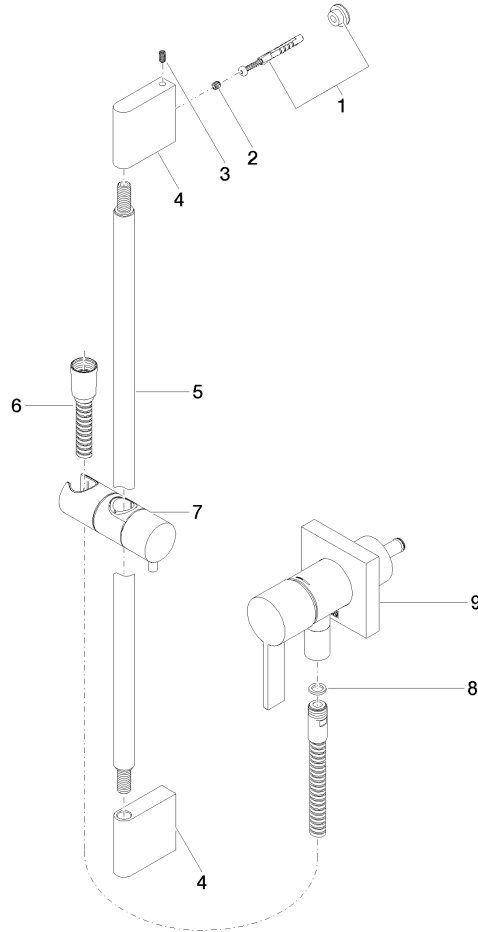

Concealed single-lever mixer with integrated shower connection with shower set without hand shower - Chrome

IMO

36 013 970

Fits: IMO, MEM, CL.1

- cover plate 80 x 80 mm
- metal shower hose 1750mm with integrated anti-twist protection
- slide bar
- Pipe diameter 18 mm
- WRAS 2011027

Required miscellaneous

- Concealed wall mounting -** 35 003 970 90
- max. recess depth 103 mm
 - min. recess depth 78 mm

Concealed single-lever mixer with integrated shower connection with shower set without hand shower - Chrome

IMO

36 013 970

mm [inches]

Certificates

Belgaqua_21-025- WRAS_2011027. LGA_29569.
27_1.

36 013 970

Spare parts list

No.	Item Number	Name	Quantity used	Delivery time
1	05 17 20 726 02 90	fixing set	1	2
2	09 31 11 049 90	pin	2	2
3	04 31 11 113 00 90	pin	2	2
4	08 17 97 054-00	holder	2	10
5	90 28 22 597 00-00	holder	1	10
6	28 322 970-00	Metal shower hose 1/2" x 3/8" x 1750 mm - Chrome	1	2
7	12 580 970-00	Slide unit - Chrome	1	10
8	90 14 20 026 00 90	seal	1	2
9	36 045 970-00	Concealed single-lever mixer with cover plate with integrated shower connection - Chrome	1	10