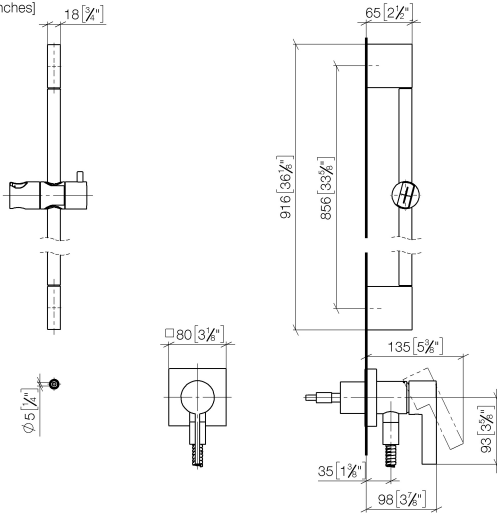

Concealed single-lever mixer with integrated shower connection with shower set without hand shower - Chrome

IMO

36 013 970

Fits: IMO, MEM, CL.1

- cover plate 80 x 80 mm
- metal shower hose 1750mm with integrated anti-twist protection
- slide bar
- Pipe diameter 18 mm
- WRAS 2011027

Required miscellaneous

- Concealed wall mounting -** 35 003 970 90
- max. recess depth 103 mm
 - min. recess depth 78 mm

Concealed single-lever mixer with integrated shower connection with shower set without hand shower - Chrome

IMO

36 013 970

mm [inches]

Certificates

Belgaqua_21-025- WRAS_2011027. LGA_29569.
27_1.

36 013 970

Spare parts list

No.	Item Number	Name	Quantity used	Delivery time
1	05 17 20 726 02 90	fixing set	1	2
2	09 31 11 049 90	pin	2	2
3	04 31 11 113 00 90	pin	2	2
4	08 17 97 054-00	holder	2	10
5	90 28 22 597 00-00	holder	1	10
6	28 322 970-00	Metal shower hose 1/2" x 3/8" x 1750 mm - Chrome	1	2
7	12 580 970-00	Slide unit - Chrome	1	10
8	90 14 20 026 00 90	seal	1	2
9	36 045 970-00	Concealed single-lever mixer with cover plate with integrated shower connection - Chrome	1	10