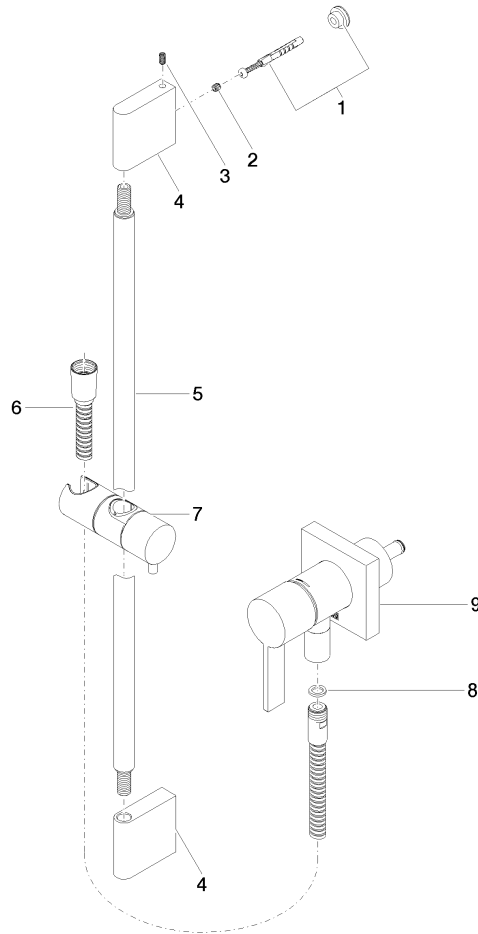

**Concealed single-lever mixer with integrated shower connection with shower set without hand shower - Brushed Platinum**

IMO

36 013 970

Fits: IMO, MEM, CL.1

- cover plate 80 x 80 mm
- metal shower hose 1750mm with integrated anti-twist protection
- slide bar
- Pipe diameter 18 mm
- WRAS 2011027

**Required miscellaneous**

- Concealed wall mounting -** 35 003 970 90
- max. recess depth 103 mm
  - min. recess depth 78 mm

**Concealed single-lever mixer with integrated shower connection with shower set without hand shower - Brushed Platinum**

IMO

36 013 970

mm [inches]

**Certificates**

Belgaqua\_21-025- WRAS\_2011027. LGA\_29569.  
27\_1.

36 013 970

### Spare parts list

No.	Item Number	Name	Quantity used	Delivery time
1	05 17 20 726 02 90	fixing set	1	2
2	09 31 11 049 90	pin	2	2
3	04 31 11 113 00 90	pin	2	2
4	08 17 97 054-06	holder	2	10
5	90 28 22 597 00-06	holder	1	10
6	28 322 970-06	Metal shower hose 1/2" x 3/8" x 1750 mm - Brushed Platinum	1	2
7	12 580 970-06	Slide unit - Brushed Platinum	1	10
8	90 14 20 026 00 90	seal	1	2
9	36 045 970-06	Concealed single-lever mixer with cover plate with integrated shower connection - Brushed Platinum	1	10