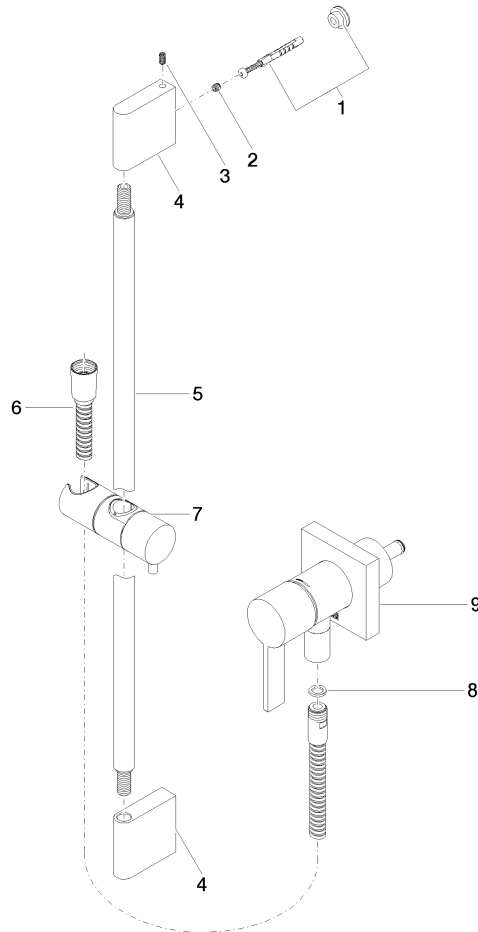

Concealed single-lever mixer with integrated shower connection with shower set without hand shower - Platinum

IMO

36 013 970

Fits: IMO, MEM, CL.1

- cover plate 80 x 80 mm
- metal shower hose 1750mm with integrated anti-twist protection
- slide bar
- Pipe diameter 18 mm

Required miscellaneous

- Concealed wall mounting -** 35 003 970 90
- max. recess depth 103 mm
 - min. recess depth 78 mm

Concealed single-lever mixer with integrated shower connection with shower set without hand shower - Platinum

IMO

36 013 970

mm [inches]

Certificates

Belgaqua_21-025- WRAS_2011027. LGA_29569.
27_1.

36 013 970

Spare parts list

No.	Item Number	Name	Quantity used	Delivery time
1	05 17 20 726 02 90	fixing set	1	2
2	09 31 11 049 90	pin	2	2
3	04 31 11 113 00 90	pin	2	2
4	08 17 97 054-08	holder	2	40
5	90 28 22 597 00-08	holder	1	-
Spare part can no longer be ordered, please order the replacement item				
6	28 322 970-08	Metal shower hose 1/2" x 3/8" x 1750 mm - Platinum	1	40
7	12 580 970-08	Slide unit - Platinum	1	40
8	90 14 20 026 00 90	seal	1	2
9	36 045 970-08	Concealed single-lever mixer with cover plate with integrated shower connection - Platinum	1	40