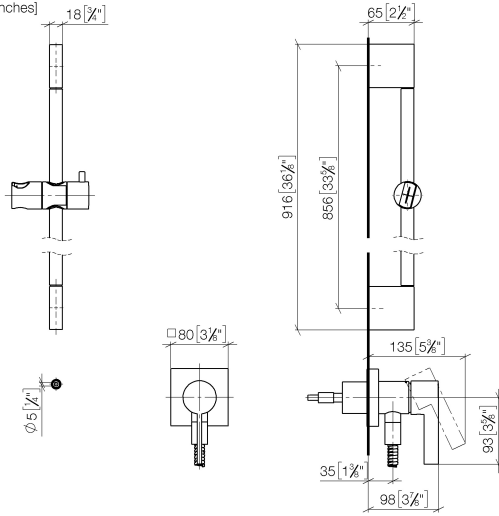

Concealed single-lever mixer with integrated shower connection with shower set without hand shower - Matte Black

IMO

36 013 970

Fits: IMO, MEM, CL.1

- cover plate 80 x 80 mm
- metal shower hose 1750mm with integrated anti-twist protection
- slide bar
- Pipe diameter 18 mm

This article does not include a hand shower!

Intrinsic protection against back flow.

Article cannot be extended, please check the depth of the installation location!

	Matte Black	36 013 970-33
	Chrome	36 013 970-00
	Brushed Platinum	36 013 970-06
	Platinum	36 013 970-08
	Dark Chrome	36 013 970-19
	Brushed Durabronze (23kt Gold)	36 013 970-28
	Brushed Champagne (22kt Gold)	36 013 970-46
	Champagne (22kt Gold)	36 013 970-47
	Brushed Chrome	36 013 970-93
	Brushed Dark Platinum	36 013 970-99

Concealed single-lever mixer with integrated shower connection with shower set without hand shower - Matte Black

IMO

36 013 970

mm [inches]

Concealed single-lever mixer with integrated shower connection with shower set without hand shower - Matte Black