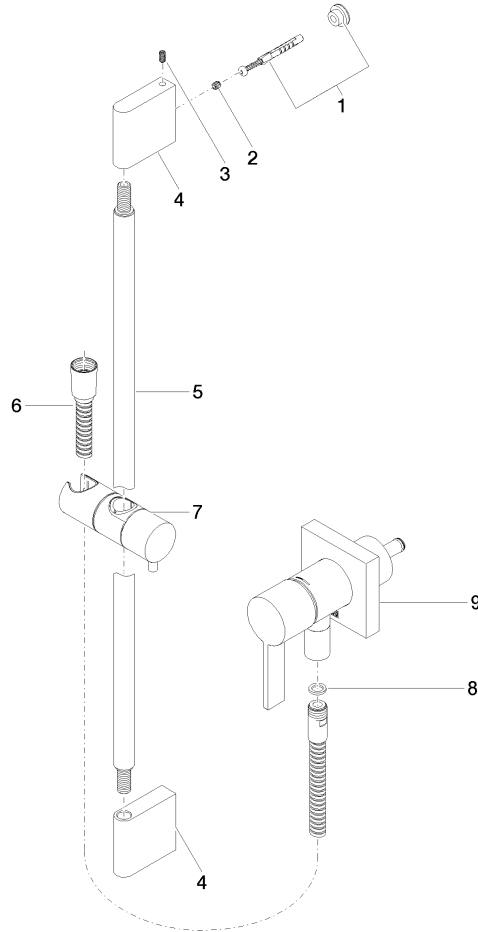

**Concealed single-lever mixer with integrated shower connection with shower set without hand shower - Brushed Champagne (22kt Gold)**

IMO

36 013 970

Fits: IMO, MEM, CL.1

- cover plate 80 x 80 mm
- metal shower hose 1750mm with integrated anti-twist protection
- slide bar
- Pipe diameter 18 mm
- WRAS 2011027

Concealed single-lever mixer with integrated shower connection with shower set without hand shower - Brushed Champagne (22kt Gold)

IMO

36 013 970  
mm [inches]

**Concealed single-lever mixer with integrated shower connection with shower set without hand shower - Brushed Champagne (22kt Gold)**

IMO

36 013 970

Parts for other finishes can be found here: [Chrome](#)

**Spare parts list**

No.	Item Number	Name	Quantity used	Delivery time
1	05 17 20 726 02 90	fixing set	1	2
2	09 31 11 049 90	pin	2	2
3	04 31 11 113 00 90	pin	2	2
4	08 17 97 054-46	holder	2	30
5	90 28 22 597 00-46	holder	1	30
6	28 322 970-46	Metal shower hose 1/2" x 3/8" x 1750 mm - Brushed Champagne (22kt Gold)	1	30
7	12 580 970-46	Slide unit - Brushed Champagne (22kt Gold)	1	30
8	90 14 20 026 00 90	seal	1	2
9	36 045 970-46	Concealed single-lever mixer with cover plate with integrated shower connection - Brushed Champagne (22kt Gold)	1	30