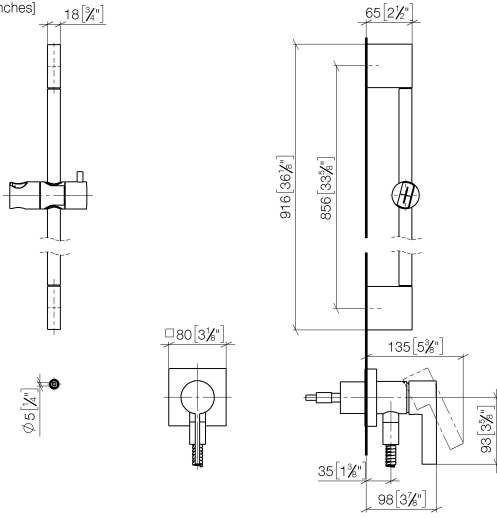

**Concealed single-lever mixer with integrated shower connection with shower set without hand shower - Brushed Champagne (22kt Gold)**

IMO

36 013 970

Fits: IMO, MEM, CL.1

- cover plate 80 x 80 mm
- metal shower hose 1750mm with integrated anti-twist protection
- slide bar
- Pipe diameter 18 mm
- WRAS 2011027

This article does not include a hand shower!

Intrinsic protection against back flow.

Article cannot be extended, please check the depth of the installation location!

	Brushed Champagne (22kt Gold)	36 013 970-46
	Chrome	36 013 970-00
	Brushed Platinum	36 013 970-06
	Platinum	36 013 970-08
	Dark Chrome	36 013 970-19
	Brushed Durabronze (23kt Gold)	36 013 970-28
	Matte Black	36 013 970-33
	Champagne (22kt Gold)	36 013 970-47
	Brushed Chrome	36 013 970-93
	Brushed Dark Platinum	36 013 970-99

Concealed single-lever mixer with integrated shower connection with shower set without hand shower - Brushed Champagne (22kt Gold)

IMO

36 013 970  
mm [inches]

**Concealed single-lever mixer with integrated shower connection with shower set without hand shower - Brushed Champagne (22kt Gold)**

IMO

36 013 970

Parts for other finishes can be found here: [Chrome](#)

**Spare parts list**

No.	Item Number	Name	Quantity used	Delivery time
1	05 17 20 726 02 90	fixing set	1	2
2	09 31 11 049 90	pin	2	2
3	04 31 11 113 00 90	pin	2	2
4	08 17 97 054-46	holder	2	30
5	90 28 22 597 00-46	holder	1	30
6	28 322 970-46	Metal shower hose 1/2" x 3/8" x 1750 mm - Brushed Champagne (22kt Gold)	1	30
7	12 580 970-46	Slide unit - Brushed Champagne (22kt Gold)	1	30
8	90 14 20 026 00 90	seal	1	2
9	36 045 970-46	Concealed single-lever mixer with cover plate with integrated shower connection - Brushed Champagne (22kt Gold)	1	30