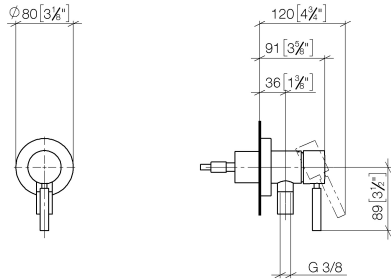

## Concealed single-lever mixer with cover plate with integrated shower connection - Dark Brass matt

---

36 045 660 Product version from 5/15/2020

- cover plate Ø 78 mm
- WRAS

**Intrinsic protection against back flow.**

### Required miscellaneous

---

**Concealed wall mounting -**

35 003 970 90

- max. recess depth mm
- min. recess depth mm

**Concealed single-lever mixer with cover plate with integrated shower connection - Dark Brass matt**

36 045 660 Product version from 5/15/2020  
mm [inches]

**Flow rate chart**

**Codes & Standards**

DIN 4109

EN 1717

ISO 3822

Scottish Water  
Byelaws

UK Water Supply  
Regulations

No.	Item Number	Name	Quantity used	Delivery time
1	09 24 77 002 90	nut	1	2
2	90 31 11 030 00 90	pin	3	2
3	09 14 10 139 90	seal	1	2
4	09 14 10 111 90	seal	2	2
6	09 14 10 518 90	seal	1	60
8	90 15 05 044 00 90	cartridge	1	2
9	09 24 04 266 90	nut	1	2
10	09 14 10 120 90	seal	1	2
11	09 28 30 041-16	cover	1	60
13	09 31 11 144 90	pin	1	2
14	09 23 01 131 90	back-flow preventer	1	2
15	09 14 10 213 90	seal	1	2
16	09 24 03 281-16	nipple	1	60
17	09 21 02 069-16	cover	1	60