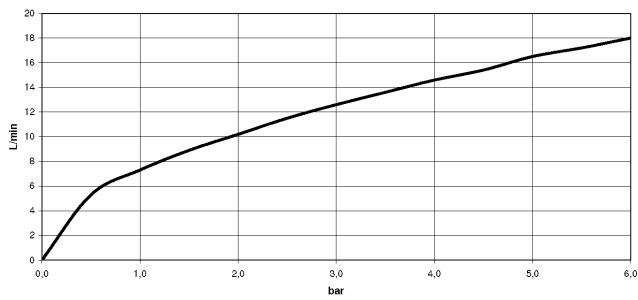

36 045 660 Product version from 5/15/2020  
mm [inches]

**Flow rate chart**

**Codes & Standards**

DIN 4109

EN 1717

ISO 3822

Scottish Water  
Byelaws

UK Water Supply  
Regulations