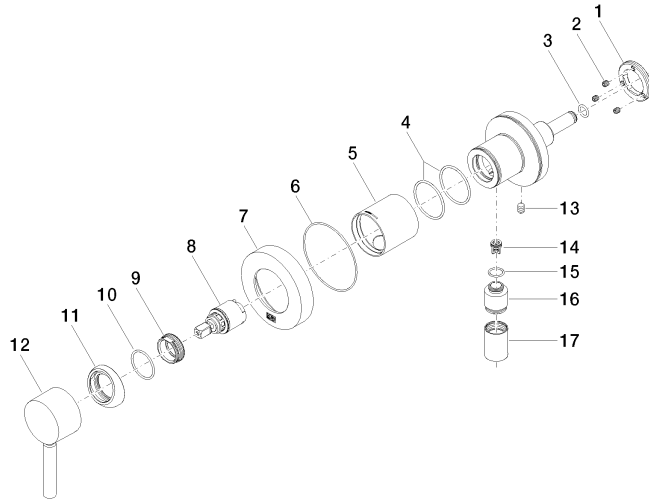

## Concealed single-lever mixer with cover plate with integrated shower connection - Dark Brass matt

---

36 045 660 Product version from 5/15/2020

- cover plate Ø 78 mm
- WRAS

**Intrinsic protection against back flow.**

36 045 660 Product version from 5/15/2020  
mm [inches]

**Flow rate chart**

**Codes & Standards**

DIN 4109

EN 1717

ISO 3822

Scottish Water  
Byelaws

UK Water Supply  
Regulations

### Certificates

---

Belgaqua\_21-025-2 LGA\_29

WRAS\_2101

**Concealed single-lever mixer with cover plate with integrated shower connection - Dark Brass matt**

36 045 660 Product version from 5/15/2020

**Spare parts list**

No.	Item Number	Name	Quantity used	Delivery time
1	09 24 77 002 90	nut	1	2
2	90 31 11 030 00 90	pin	3	2
3	09 14 10 139 90	seal	1	2
4	09 14 10 111 90	seal	2	2
6	09 14 10 518 90	seal	1	60
8	90 15 05 044 00 90	cartridge	1	2
9	09 24 04 266 90	nut	1	2
10	09 14 10 120 90	seal	1	2
11	09 28 30 041-16	cover	1	60
13	09 31 11 144 90	pin	1	2
14	09 23 01 131 90	back-flow preventer	1	2
15	09 14 10 213 90	seal	1	2
16	09 24 03 281-16	nipple	1	60
17	09 21 02 069-16	cover	1	60