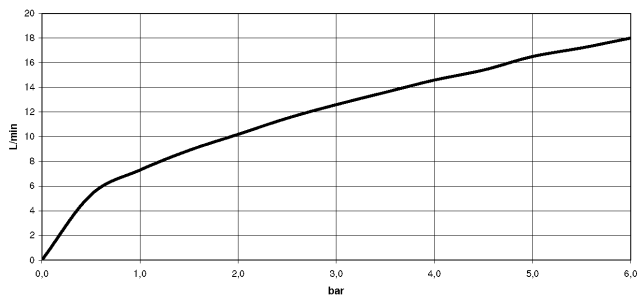

**Concealed single-lever mixer with cover plate with integrated shower connection - Dark Chrome**

TARA

36 045 660

- cover plate Ø 78 mm
- WRAS 2101023

Intrinsic protection against back flow.

Article cannot be extended, please check the depth of the installation location!

**Concealed single-lever mixer with cover plate with integrated shower connection - Dark Chrome**

TARA

36 045 660  
mm [inches]

**Flow rate chart**

Concealed single-lever mixer with cover plate with integrated shower connection - Dark Chrome