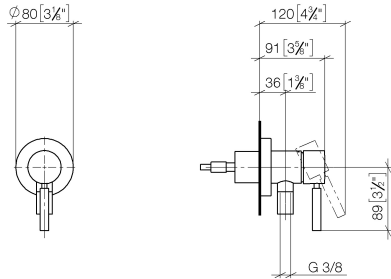

**Concealed single-lever mixer with cover plate with integrated shower connection - Dark Chrome**

TARA

36 045 660

- cover plate Ø 78 mm
- WRAS 2101023

Intrinsic protection against back flow.

Article cannot be extended, please check the depth of the installation location!

Fits: TARA, META

	Dark Chrome	36 045 660-19
	Chrome	36 045 660-00
	Brushed Platinum	36 045 660-06
	Platinum	36 045 660-08
	Light Gold	36 045 660-26
	Brushed Light Gold	36 045 660-27
	Brushed Durabronze (23kt Gold)	36 045 660-28
	Matte Black	36 045 660-33
	Brushed Bronze	36 045 660-42
	Brushed Champagne (22kt Gold)	36 045 660-46
	Champagne (22kt Gold)	36 045 660-47
	Brushed Chrome	36 045 660-93
	Brushed Dark Platinum	36 045 660-99

**Concealed single-lever mixer with cover plate with integrated shower connection - Dark Chrome**

TARA

36 045 660  
mm [inches]

**Flow rate chart**

Concealed single-lever mixer with cover plate with integrated shower connection - Dark Chrome