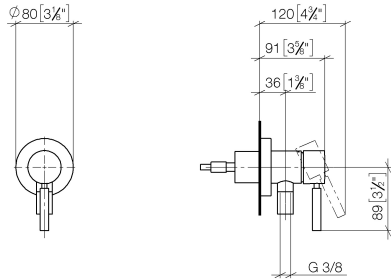

Concealed single-lever mixer with cover plate with integrated shower connection - Light Gold

TARA

36 045 660

- cover plate Ø 78 mm
- WRAS 2101023

Intrinsic protection against back flow.

Article cannot be extended, please check the depth of the installation location!

Required miscellaneous

- Concealed wall mounting -** 35 003 970 90
 - min. recess depth 78 mm
 - max. recess depth 103 mm

Concealed single-lever mixer with cover plate with integrated shower connection - Light Gold

TARA

36 045 660
mm [inches]

Flow rate chart

36 045 660

Spare parts list

No.	Item Number	Name	Quantity used	Delivery time
1	09 24 77 002 90	nut	1	2
2	90 31 11 030 00 90	pin	3	2
3	09 14 10 139 90	seal	1	2
4	09 14 10 111 90	seal	2	2
6	09 14 10 518 90	seal	1	60
8	90 15 05 044 00 90	cartridge	1	2
9	09 24 04 266 90	nut	1	2
10	09 14 10 120 90	seal	1	2
11	09 28 30 041-26	cover	1	60
12	90 20 66 006 00-26	handle	1	30
13	09 31 11 144 90	pin	1	2
14	09 23 01 131 90	back-flow preventer	1	2
15	09 14 10 213 90	seal	1	2
17	90 21 02 069 00-26	cover	1	30