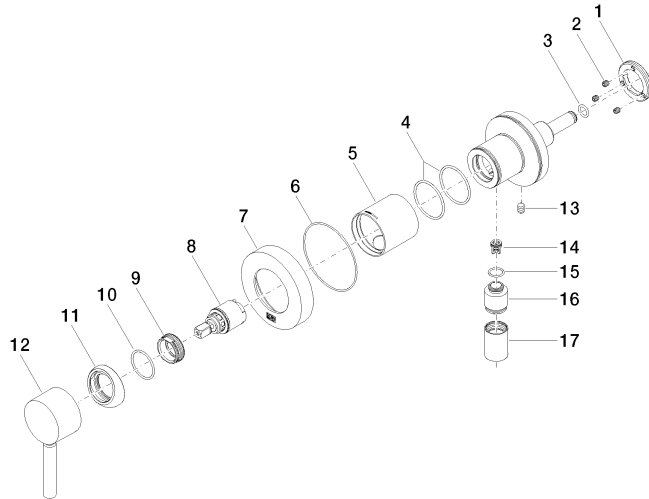

Concealed single-lever mixer with cover plate with integrated shower connection - Light Gold

TARA

36 045 660

- cover plate Ø 78 mm
- WRAS 2101023

Intrinsic protection against back flow.

Article cannot be extended, please check the depth of the installation location!

Intrinsic protection against back flow.

Article cannot be extended, please check the depth of the installation location!

Fits: TARA, META

	Light Gold	36 045 660-26
	Chrome	36 045 660-00
	Brushed Platinum	36 045 660-06
	Platinum	36 045 660-08
	Dark Chrome	36 045 660-19
	Brushed Light Gold	36 045 660-27
	Brushed Durabrass (23kt Gold)	36 045 660-28
	Matte Black	36 045 660-33
	Brushed Bronze	36 045 660-42
	Brushed Champagne (22kt Gold)	36 045 660-46
	Champagne (22kt Gold)	36 045 660-47
	Brushed Chrome	36 045 660-93
	Brushed Dark Platinum	36 045 660-99

Required miscellaneous

- Concealed wall mounting -** 35 003 970 90
 - min. recess depth 78 mm
 - max. recess depth 103 mm

Concealed single-lever mixer with cover plate with integrated shower connection - Light Gold

TARA

36 045 660
mm [inches]

Flow rate chart

36 045 660

Spare parts list

No.	Item Number	Name	Quantity used	Delivery time
1	09 24 77 002 90	nut	1	2
2	90 31 11 030 00 90	pin	3	2
3	09 14 10 139 90	seal	1	2
4	09 14 10 111 90	seal	2	2
6	09 14 10 518 90	seal	1	60
8	90 15 05 044 00 90	cartridge	1	2
9	09 24 04 266 90	nut	1	2
10	09 14 10 120 90	seal	1	2
11	09 28 30 041-26	cover	1	60
12	90 20 66 006 00-26	handle	1	30
13	09 31 11 144 90	pin	1	2
14	09 23 01 131 90	back-flow preventer	1	2
15	09 14 10 213 90	seal	1	2
17	90 21 02 069 00-26	cover	1	30