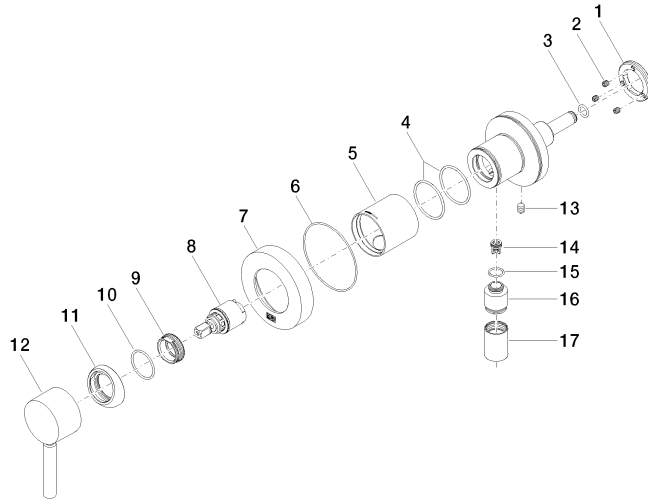

**Concealed single-lever mixer with cover plate with integrated shower connection - Brushed Chrome**

TARA

36 045 660

- cover plate Ø 78 mm
- WRAS 2101023

**Intrinsic protection against back flow.**

**Article cannot be extended, please check the depth of the installation location!**

**Required miscellaneous**

**Concealed wall mounting -** 35 003 970 90

- max. recess depth 103 mm
- min. recess depth 78 mm

**Concealed single-lever mixer with cover plate with integrated shower connection - Brushed Chrome**

TARA

36 045 660  
mm [inches]

**Flow rate chart**

**Certificates**

Belgaqua\_21-025- 27\_1. LGA\_29569. WRAS\_2101023.

36 045 660

### Spare parts list

No.	Item Number	Name	Quantity used	Delivery time
1	09 24 77 002 90	nut	1	2
2	90 31 11 030 00 90	pin	3	2
3	09 14 10 139 90	seal	1	2
4	09 14 10 111 90	seal	2	2
5	09 18 40 215-93	sleeve	1	20
6	09 14 10 518 90	seal	1	60
7	09 27 66 000-93	rosette	1	20
8	90 15 05 044 00 90	cartridge	1	2
9	09 24 04 266 90	nut	1	2
10	09 14 10 120 90	seal	1	2
11	09 28 30 041-93	cover	1	20
12	90 20 66 006 00-93	handle	1	20
13	09 31 11 144 90	pin	1	2
14	09 23 01 131 90	back-flow preventer	1	2
15	09 14 10 213 90	seal	1	2
16	09 24 03 281-93	nipple	1	20
17	90 21 02 069 00-93	cover	1	-