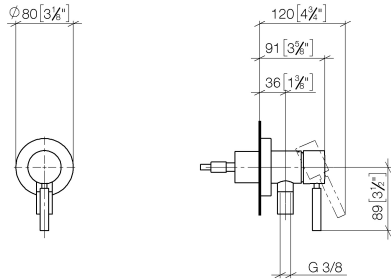

**Concealed single-lever mixer with cover plate with integrated shower connection - Brushed Chrome**

TARA

36 045 660

- cover plate Ø 78 mm
- WRAS 2101023

**Intrinsic protection against back flow.**

**Article cannot be extended, please check the depth of the installation location!**

**Required miscellaneous**

**Concealed wall mounting -** 35 003 970 90

- max. recess depth 103 mm
- min. recess depth 78 mm

**Concealed single-lever mixer with cover plate with integrated shower connection - Brushed Chrome**

TARA

36 045 660  
mm [inches]

**Flow rate chart**

**Certificates**

Belgaqua\_21-025- 27\_1. LGA\_29569. WRAS\_2101023.

36 045 660

### Spare parts list

No.	Item Number	Name	Quantity used	Delivery time
1	09 24 77 002 90	nut	1	2
2	90 31 11 030 00 90	pin	3	2
3	09 14 10 139 90	seal	1	2
4	09 14 10 111 90	seal	2	2
5	09 18 40 215-93	sleeve	1	20
6	09 14 10 518 90	seal	1	60
7	09 27 66 000-93	rosette	1	20
8	90 15 05 044 00 90	cartridge	1	2
9	09 24 04 266 90	nut	1	2
10	09 14 10 120 90	seal	1	2
11	09 28 30 041-93	cover	1	20
12	90 20 66 006 00-93	handle	1	20
13	09 31 11 144 90	pin	1	2
14	09 23 01 131 90	back-flow preventer	1	2
15	09 14 10 213 90	seal	1	2
16	09 24 03 281-93	nipple	1	20
17	90 21 02 069 00-93	cover	1	-