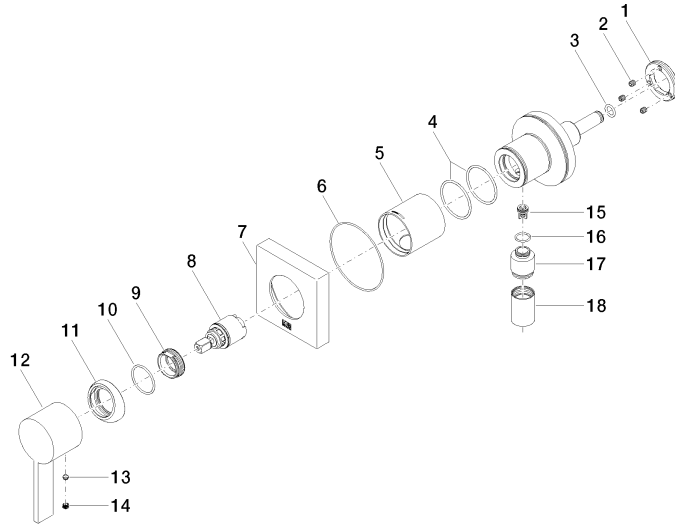

**Concealed single-lever mixer with cover plate with integrated shower connection - Brushed Platinum**

IMO

36 045 970

- cover plate 80 x 80 mm
- Intrinsic protection against back flow.**
- Article cannot be extended, please check the depth of the installation location!**
- Intrinsic protection against back flow.
- Article cannot be extended, please check the depth of the installation location!

**Required miscellaneous**

	<b>Concealed wall mounting -</b> •max. recess depth 103 mm •min. recess depth 78 mm	35 003 970 90
---	---	---------------

Concealed single-lever mixer with cover plate with integrated shower  
connection - Brushed Platinum

IMO

36 045 970  
mm [inches]

Certificates

Belgaqua\_21-025- LGA\_29569.  
27\_1.

36 045 970

### Spare parts list

No.	Item Number	Name	Quantity used	Delivery time
1	09 24 77 002 90	nut	1	2
2	90 31 11 030 00 90	pin	3	2
3	09 14 10 139 90	seal	1	2
4	09 14 10 111 90	seal	1	2
5	09 18 40 215-06	sleeve	1	10
6	09 14 10 518 90	seal	1	60
7	09 27 97 042-06	rosette	1	10
8	90 15 05 044 00 90	cartridge	1	2
9	09 24 04 266 90	nut	1	2
10	09 14 10 120 90	seal	1	2
11	09 28 30 041-06	cover	1	10
12	09 20 97 063-06	handle	1	10
13	90 31 11 063 00 90	pin	1	2
14	90 31 20 109 00 90	plug	1	2
15	09 23 01 131 90	back-flow preventer	1	2
16	09 14 10 213 90	seal	1	2
17	09 24 03 281-06	nipple	1	10
18	90 21 02 069 00-06	cover	1	10