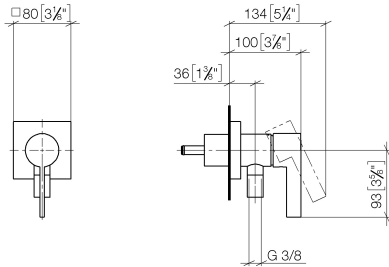

**Concealed single-lever mixer with cover plate with integrated shower connection - Brushed Platinum**

IMO

36 045 970

- cover plate 80 x 80 mm
- Intrinsic protection against back flow.**
- Article cannot be extended, please check the depth of the installation location!**
- Intrinsic protection against back flow.
- Article cannot be extended, please check the depth of the installation location!

**Required miscellaneous**

	<b>Concealed wall mounting -</b> •max. recess depth 103 mm •min. recess depth 78 mm	35 003 970 90
---	---	---------------

Concealed single-lever mixer with cover plate with integrated shower  
connection - Brushed Platinum

IMO

36 045 970  
mm [inches]

Certificates

Belgaqua\_21-025- LGA\_29569.  
27\_1.

36 045 970

### Spare parts list

No.	Item Number	Name	Quantity used	Delivery time
1	09 24 77 002 90	nut	1	2
2	90 31 11 030 00 90	pin	3	2
3	09 14 10 139 90	seal	1	2
4	09 14 10 111 90	seal	1	2
5	09 18 40 215-06	sleeve	1	10
6	09 14 10 518 90	seal	1	60
7	09 27 97 042-06	rosette	1	10
8	90 15 05 044 00 90	cartridge	1	2
9	09 24 04 266 90	nut	1	2
10	09 14 10 120 90	seal	1	2
11	09 28 30 041-06	cover	1	10
12	09 20 97 063-06	handle	1	10
13	90 31 11 063 00 90	pin	1	2
14	90 31 20 109 00 90	plug	1	2
15	09 23 01 131 90	back-flow preventer	1	2
16	09 14 10 213 90	seal	1	2
17	09 24 03 281-06	nipple	1	10
18	90 21 02 069 00-06	cover	1	10