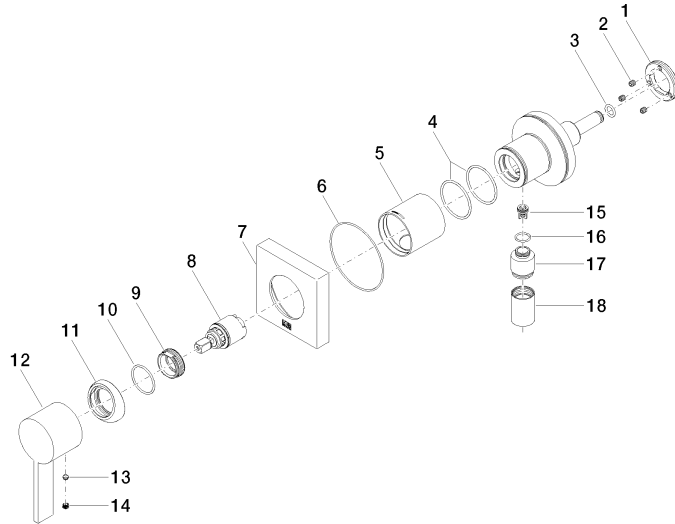

Concealed single-lever mixer with cover plate with integrated shower connection - Brushed Light Gold

IMO

36 045 970

Fits: IMO, MEM, CL.1, CYO

- cover plate 80 x 80 mm

Intrinsic protection against back flow.

Concealed single-lever mixer with cover plate with integrated shower
connection - Brushed Light Gold

IMO

36 045 970
mm [inches]

Concealed single-lever mixer with cover plate with integrated shower connection - Brushed Light Gold

IMO

36 045 970

Parts for other finishes can be found here: [Chrome](#)

Spare parts list

No.	Item Number	Name	Quantity used	Delivery time
1	09 24 77 002 90	nut	1	2
2	90 31 11 030 00 90	pin	3	2
3	09 14 10 139 90	seal	1	2
4	09 14 10 111 90	seal	1	2
5	09 18 40 215-27	sleeve	1	60
6	09 14 10 518 90	seal	1	60
8	90 15 05 044 00 90	cartridge	1	2
9	09 24 04 266 90	nut	1	2
10	09 14 10 120 90	seal	1	2
11	09 28 30 041-27	cover	1	60
13	90 31 11 063 00 90	pin	1	2
14	90 31 20 109 00 90	plug	1	2
15	09 23 01 131 90	back-flow preventer	1	2
16	09 14 10 213 90	seal	1	2
17	09 24 03 281-27	nipple	1	60
18	90 21 02 069 00-27	cover	1	30