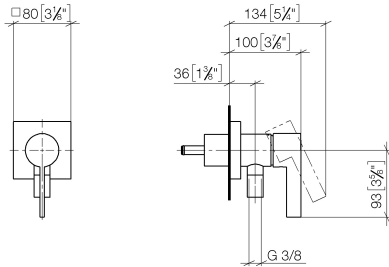

Concealed single-lever mixer with cover plate with integrated shower connection - Brushed Light Gold

IMO

36 045 970

Fits: IMO, MEM, CL.1, CYO

- cover plate 80 x 80 mm

Intrinsic protection against back flow.

Article cannot be extended, please check the depth of the installation location!

	Brushed Light Gold	36 045 970-27
	Chrome	36 045 970-00
	Brushed Platinum	36 045 970-06
	Platinum	36 045 970-08
	Dark Chrome	36 045 970-19
	Brushed Durabronze (23kt Gold)	36 045 970-28
	Matte Black	36 045 970-33
	Brushed Champagne (22kt Gold)	36 045 970-46
	Champagne (22kt Gold)	36 045 970-47
	Brushed Chrome	36 045 970-93
	Brushed Dark Platinum	36 045 970-99

Concealed single-lever mixer with cover plate with integrated shower
connection - Brushed Light Gold

IMO

36 045 970
mm [inches]

Concealed single-lever mixer with cover plate with integrated shower connection - Brushed Light Gold

IMO

36 045 970

Parts for other finishes can be found here: [Chrome](#)

Spare parts list

No.	Item Number	Name	Quantity used	Delivery time
1	09 24 77 002 90	nut	1	2
2	90 31 11 030 00 90	pin	3	2
3	09 14 10 139 90	seal	1	2
4	09 14 10 111 90	seal	1	2
5	09 18 40 215-27	sleeve	1	60
6	09 14 10 518 90	seal	1	60
8	90 15 05 044 00 90	cartridge	1	2
9	09 24 04 266 90	nut	1	2
10	09 14 10 120 90	seal	1	2
11	09 28 30 041-27	cover	1	60
13	90 31 11 063 00 90	pin	1	2
14	90 31 20 109 00 90	plug	1	2
15	09 23 01 131 90	back-flow preventer	1	2
16	09 14 10 213 90	seal	1	2
17	09 24 03 281-27	nipple	1	60
18	90 21 02 069 00-27	cover	1	30