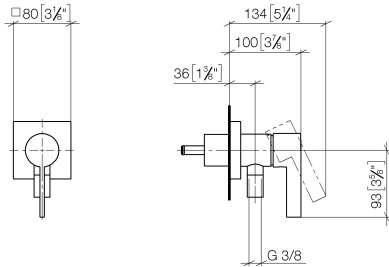

Concealed single-lever mixer with cover plate with integrated shower connection - Brushed Durabross (23kt Gold)

IMO

36 045 970

- cover plate 80 x 80 mm
- Intrinsic protection against back flow.**

Article cannot be extended, please check the depth of the installation location!

Intrinsic protection against back flow.

Article cannot be extended, please check the depth of the installation location!

Fits: IMO, MEM, CL.1, CYO

	Brushed Durabross (23kt Gold)	36 045 970-28
	Chrome	36 045 970-00
	Brushed Platinum	36 045 970-06
	Platinum	36 045 970-08
	Dark Chrome	36 045 970-19
	Brushed Light Gold	36 045 970-27
	Matte Black	36 045 970-33
	Brushed Champagne (22kt Gold)	36 045 970-46
	Champagne (22kt Gold)	36 045 970-47
	Brushed Chrome	36 045 970-93
	Brushed Dark Platinum	36 045 970-99

Required miscellaneous

	Concealed wall mounting - •max. recess depth 103 mm •min. recess depth 78 mm	35 003 970 90
---	---	---------------

Concealed single-lever mixer with cover plate with integrated shower
connection - Brushed Durabron (23kt Gold)

IMO

36 045 970
mm [inches]

Certificates

Belgaqua_21-025- LGA_29569.
27_1.

36 045 970

Spare parts list

No.	Item Number	Name	Quantity used	Delivery time
1	09 24 77 002 90	nut	1	2
2	90 31 11 030 00 90	pin	3	2
3	09 14 10 139 90	seal	1	2
4	09 14 10 111 90	seal	1	2
5	09 18 40 215-28	sleeve	1	20
6	09 14 10 518 90	seal	1	60
7	09 27 97 042-28	rosette	1	20
8	90 15 05 044 00 90	cartridge	1	2
9	09 24 04 266 90	nut	1	2
10	09 14 10 120 90	seal	1	2
11	09 28 30 041-28	cover	1	20
12	09 20 97 063-28	handle	1	20
13	90 31 11 063 00 90	pin	1	2
14	90 31 20 109 00 90	plug	1	2
15	09 23 01 131 90	back-flow preventer	1	2
16	09 14 10 213 90	seal	1	2
17	09 24 03 281-28	nipple	1	20
18	90 21 02 069 00-28	cover	1	20