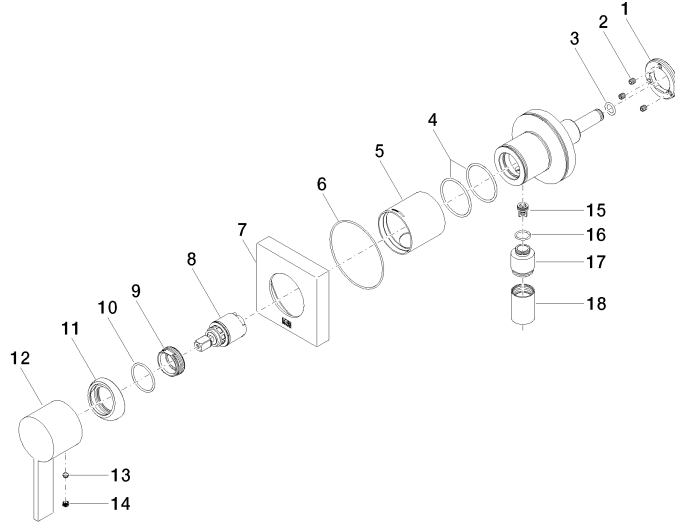

Concealed single-lever mixer with cover plate with integrated shower connection - Brushed Durabross (23kt Gold)

IMO

36 045 970

- cover plate 80 x 80 mm
- Intrinsic protection against back flow.**

Article cannot be extended, please check the depth of the installation location!

Required miscellaneous

	Concealed wall mounting - •max. recess depth 103 mm •min. recess depth 78 mm	35 003 970 90
---	---	---------------

Concealed single-lever mixer with cover plate with integrated shower
connection - Brushed Durabron (23kt Gold)

IMO

36 045 970
mm [inches]

Certificates

Belgaqua_21-025- LGA_29569.
27_1.

36 045 970

Spare parts list

No.	Item Number	Name	Quantity used	Delivery time
1	09 24 77 002 90	nut	1	2
2	90 31 11 030 00 90	pin	3	2
3	09 14 10 139 90	seal	1	2
4	09 14 10 111 90	seal	1	2
5	09 18 40 215-28	sleeve	1	20
6	09 14 10 518 90	seal	1	60
7	09 27 97 042-28	rosette	1	20
8	90 15 05 044 00 90	cartridge	1	2
9	09 24 04 266 90	nut	1	2
10	09 14 10 120 90	seal	1	2
11	09 28 30 041-28	cover	1	20
12	09 20 97 063-28	handle	1	20
13	90 31 11 063 00 90	pin	1	2
14	90 31 20 109 00 90	plug	1	2
15	09 23 01 131 90	back-flow preventer	1	2
16	09 14 10 213 90	seal	1	2
17	09 24 03 281-28	nipple	1	20
18	90 21 02 069 00-28	cover	1	20