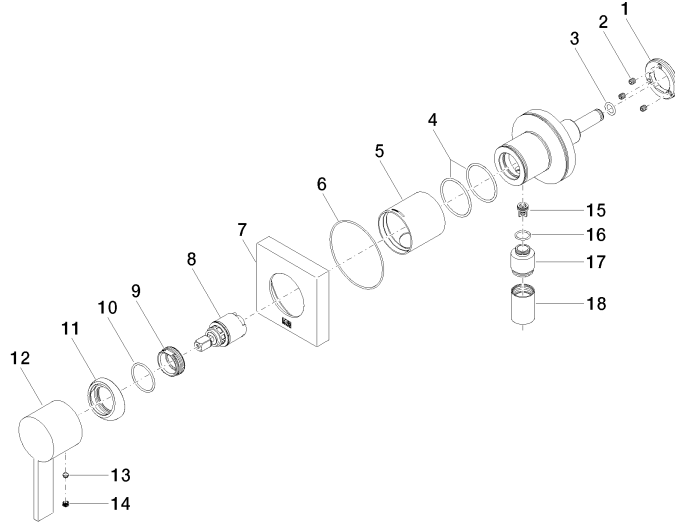

Concealed single-lever mixer with cover plate with integrated shower connection - Matte Black

IMO

36 045 970

- cover plate 80 x 80 mm
- Intrinsic protection against back flow.**
- Article cannot be extended, please check the depth of the installation location!**
- Intrinsic protection against back flow.
- Article cannot be extended, please check the depth of the installation location!

Required miscellaneous

	Concealed wall mounting - •max. recess depth 103 mm •min. recess depth 78 mm	35 003 970 90
---	---	---------------

Concealed single-lever mixer with cover plate with integrated shower
connection - Matte Black

IMO

36 045 970
mm [inches]

Certificates

Belgaqua_21-025- LGA_29569.
27_1.

36 045 970

Spare parts list

No.	Item Number	Name	Quantity used	Delivery time
1	09 24 77 002 90	nut	1	2
2	90 31 11 030 00 90	pin	3	2
3	09 14 10 139 90	seal	1	2
4	09 14 10 111 90	seal	1	2
5	09 18 40 215-33	sleeve	1	30
6	09 14 10 518 90	seal	1	60
8	90 15 05 044 00 90	cartridge	1	2
9	09 24 04 266 90	nut	1	2
10	09 14 10 120 90	seal	1	2
11	09 28 30 041-33	cover	1	30
13	90 31 11 063 00 90	pin	1	2
14	90 31 20 109 00 90	plug	1	2
15	09 23 01 131 90	back-flow preventer	1	2
16	09 14 10 213 90	seal	1	2
17	09 24 03 281-33	nipple	1	30
18	90 21 02 069 00-33	cover	1	30