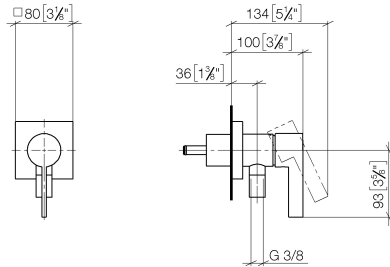

Concealed single-lever mixer with cover plate with integrated shower connection - Matte Black

IMO

36 045 970

- cover plate 80 x 80 mm
- Intrinsic protection against back flow.**
- Article cannot be extended, please check the depth of the installation location!**
- Intrinsic protection against back flow.
- Article cannot be extended, please check the depth of the installation location!

Required miscellaneous

	Concealed wall mounting - •max. recess depth 103 mm •min. recess depth 78 mm	35 003 970 90
---	---	---------------

Concealed single-lever mixer with cover plate with integrated shower
connection - Matte Black

IMO

36 045 970
mm [inches]

Certificates

Belgaqua_21-025- LGA_29569.
27_1.

36 045 970

Spare parts list

No.	Item Number	Name	Quantity used	Delivery time
1	09 24 77 002 90	nut	1	2
2	90 31 11 030 00 90	pin	3	2
3	09 14 10 139 90	seal	1	2
4	09 14 10 111 90	seal	1	2
5	09 18 40 215-33	sleeve	1	30
6	09 14 10 518 90	seal	1	60
8	90 15 05 044 00 90	cartridge	1	2
9	09 24 04 266 90	nut	1	2
10	09 14 10 120 90	seal	1	2
11	09 28 30 041-33	cover	1	30
13	90 31 11 063 00 90	pin	1	2
14	90 31 20 109 00 90	plug	1	2
15	09 23 01 131 90	back-flow preventer	1	2
16	09 14 10 213 90	seal	1	2
17	09 24 03 281-33	nipple	1	30
18	90 21 02 069 00-33	cover	1	30