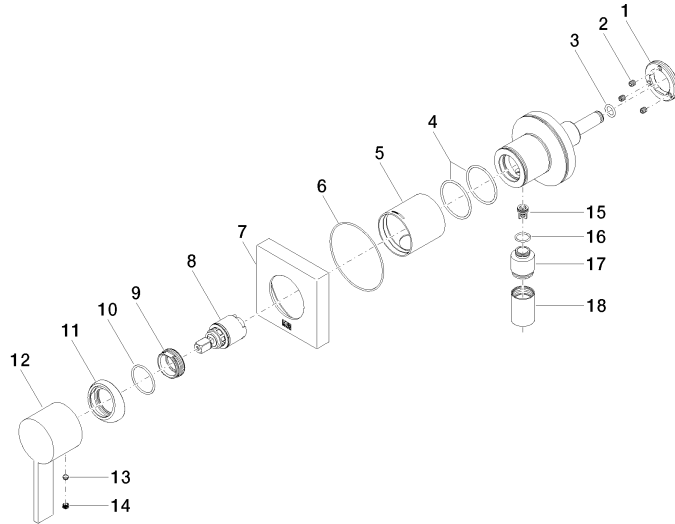

Concealed single-lever mixer with cover plate with integrated shower connection - Brushed Champagne (22kt Gold)

IMO

36 045 970

- cover plate 80 x 80 mm

Intrinsic protection against back flow.

Article cannot be extended, please check the depth of the installation location!

Concealed single-lever mixer with cover plate with integrated shower
connection - Brushed Champagne (22kt Gold)

IMO

36 045 970
mm [inches]

Concealed single-lever mixer with cover plate with integrated shower connection - Brushed Champagne (22kt Gold)

IMO

36 045 970

Parts for other finishes can be found here: [Chrome](#)

Spare parts list

No.	Item Number	Name	Quantity used	Delivery time
1	09 24 77 002 90	nut	1	2
2	90 31 11 030 00 90	pin	3	2
3	09 14 10 139 90	seal	1	2
4	09 14 10 111 90	seal	1	2
5	09 18 40 215-46	sleeve	1	30
6	09 14 10 518 90	seal	1	60
7	09 27 97 042-46	rosette	1	30
8	90 15 05 044 00 90	cartridge	1	2
9	09 24 04 266 90	nut	1	2
10	09 14 10 120 90	seal	1	2
11	09 28 30 041-46	cover	1	30
12	09 20 97 063-46	handle	1	30
13	90 31 11 063 00 90	pin	1	2
14	90 31 20 109 00 90	plug	1	2
15	09 23 01 131 90	back-flow preventer	1	2
16	09 14 10 213 90	seal	1	2
17	09 24 03 281-46	nipple	1	30
18	90 21 02 069 00-46	cover	1	30