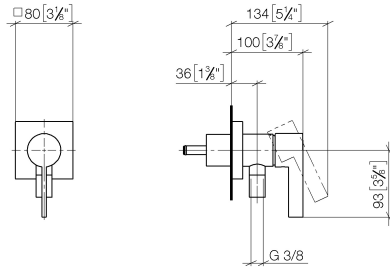

Concealed single-lever mixer with cover plate with integrated shower connection - Brushed Champagne (22kt Gold)

IMO

36 045 970

- cover plate 80 x 80 mm

Intrinsic protection against back flow.

Article cannot be extended, please check the depth of the installation location!

Concealed single-lever mixer with cover plate with integrated shower
connection - Brushed Champagne (22kt Gold)

IMO

36 045 970
mm [inches]

Concealed single-lever mixer with cover plate with integrated shower connection - Brushed Champagne (22kt Gold)

IMO

36 045 970

Parts for other finishes can be found here: [Chrome](#)

Spare parts list

No.	Item Number	Name	Quantity used	Delivery time
1	09 24 77 002 90	nut	1	2
2	90 31 11 030 00 90	pin	3	2
3	09 14 10 139 90	seal	1	2
4	09 14 10 111 90	seal	1	2
5	09 18 40 215-46	sleeve	1	30
6	09 14 10 518 90	seal	1	60
7	09 27 97 042-46	rosette	1	30
8	90 15 05 044 00 90	cartridge	1	2
9	09 24 04 266 90	nut	1	2
10	09 14 10 120 90	seal	1	2
11	09 28 30 041-46	cover	1	30
12	09 20 97 063-46	handle	1	30
13	90 31 11 063 00 90	pin	1	2
14	90 31 20 109 00 90	plug	1	2
15	09 23 01 131 90	back-flow preventer	1	2
16	09 14 10 213 90	seal	1	2
17	09 24 03 281-46	nipple	1	30
18	90 21 02 069 00-46	cover	1	30