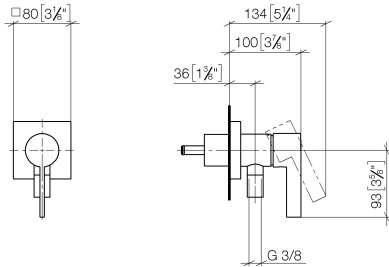

Concealed single-lever mixer with cover plate with integrated shower connection - Brushed Chrome

IMO

36 045 970

- cover plate 80 x 80 mm
- Intrinsic protection against back flow.**
- Article cannot be extended, please check the depth of the installation location!**
- Intrinsic protection against back flow.
- Article cannot be extended, please check the depth of the installation location!

Required miscellaneous

	Concealed wall mounting -	35 003 970 90
	•max. recess depth 103 mm	
	•min. recess depth 78 mm	

Concealed single-lever mixer with cover plate with integrated shower
connection - Brushed Chrome

IMO

36 045 970
mm [inches]

Certificates

Belgaqua_21-025- LGA_29569.
27_1.

36 045 970

Spare parts list

No.	Item Number	Name	Quantity used	Delivery time
1	09 24 77 002 90	nut	1	2
2	90 31 11 030 00 90	pin	3	2
3	09 14 10 139 90	seal	1	2
4	09 14 10 111 90	seal	1	2
5	09 18 40 215-93	sleeve	1	20
6	09 14 10 518 90	seal	1	60
7	09 27 97 042-93	rosette	1	20
8	90 15 05 044 00 90	cartridge	1	2
9	09 24 04 266 90	nut	1	2
10	09 14 10 120 90	seal	1	2
11	09 28 30 041-93	cover	1	20
12	09 20 97 063-93	handle	1	20
13	90 31 11 063 00 90	pin	1	2
14	90 31 20 109 00 90	plug	1	2
15	09 23 01 131 90	back-flow preventer	1	2
16	09 14 10 213 90	seal	1	2
17	09 24 03 281-93	nipple	1	20
18	90 21 02 069 00-93	cover	1	-