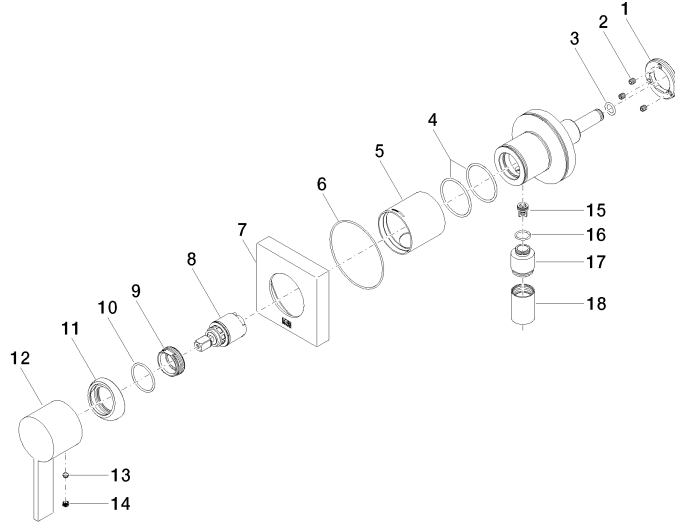

Concealed single-lever mixer with cover plate with integrated shower connection - Brushed Chrome

IMO

36 045 970

- cover plate 80 x 80 mm
- Intrinsic protection against back flow.**
- Article cannot be extended, please check the depth of the installation location!**
- Intrinsic protection against back flow.
- Article cannot be extended, please check the depth of the installation location!

Required miscellaneous

	Concealed wall mounting -	35 003 970 90
	•max. recess depth 103 mm	
	•min. recess depth 78 mm	

Concealed single-lever mixer with cover plate with integrated shower
connection - Brushed Chrome

IMO

36 045 970
mm [inches]

Certificates

Belgaqua_21-025- LGA_29569.
27_1.

36 045 970

Spare parts list

No.	Item Number	Name	Quantity used	Delivery time
1	09 24 77 002 90	nut	1	2
2	90 31 11 030 00 90	pin	3	2
3	09 14 10 139 90	seal	1	2
4	09 14 10 111 90	seal	1	2
5	09 18 40 215-93	sleeve	1	20
6	09 14 10 518 90	seal	1	60
7	09 27 97 042-93	rosette	1	20
8	90 15 05 044 00 90	cartridge	1	2
9	09 24 04 266 90	nut	1	2
10	09 14 10 120 90	seal	1	2
11	09 28 30 041-93	cover	1	20
12	09 20 97 063-93	handle	1	20
13	90 31 11 063 00 90	pin	1	2
14	90 31 20 109 00 90	plug	1	2
15	09 23 01 131 90	back-flow preventer	1	2
16	09 14 10 213 90	seal	1	2
17	09 24 03 281-93	nipple	1	20
18	90 21 02 069 00-93	cover	1	-