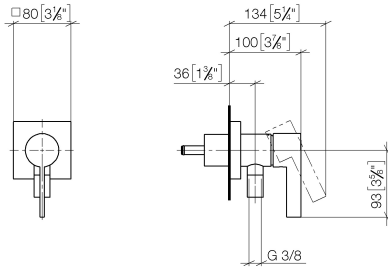

Concealed single-lever mixer with cover plate with integrated shower connection - Brushed Dark Platinum

IMO

36 045 970

- cover plate 80 x 80 mm
- Intrinsic protection against back flow.**
- Article cannot be extended, please check the depth of the installation location!**
- Intrinsic protection against back flow.
- Article cannot be extended, please check the depth of the installation location!

Required miscellaneous

	Concealed wall mounting - •max. recess depth 103 mm •min. recess depth 78 mm	35 003 970 90
---	---	---------------

Concealed single-lever mixer with cover plate with integrated shower
connection - Brushed Dark Platinum

IMO

36 045 970
mm [inches]

Certificates

Belgaqua_21-025- LGA_29569.
27_1.

36 045 970

Spare parts list

No.	Item Number	Name	Quantity used	Delivery time
1	09 24 77 002 90	nut	1	2
2	90 31 11 030 00 90	pin	3	2
3	09 14 10 139 90	seal	1	2
4	09 14 10 111 90	seal	1	2
5	09 18 40 215-99	sleeve	1	30
6	09 14 10 518 90	seal	1	60
7	09 27 97 042-99	rosette	1	30
8	90 15 05 044 00 90	cartridge	1	2
9	09 24 04 266 90	nut	1	2
10	09 14 10 120 90	seal	1	2
11	09 28 30 041-99	cover	1	30
12	09 20 97 063-99	handle	1	30
13	90 31 11 063 00 90	pin	1	2
14	90 31 20 109 00 90	plug	1	2
15	09 23 01 131 90	back-flow preventer	1	2
16	09 14 10 213 90	seal	1	2
17	09 24 03 281-99	nipple	1	30
18	90 21 02 069 00-99	cover	1	30