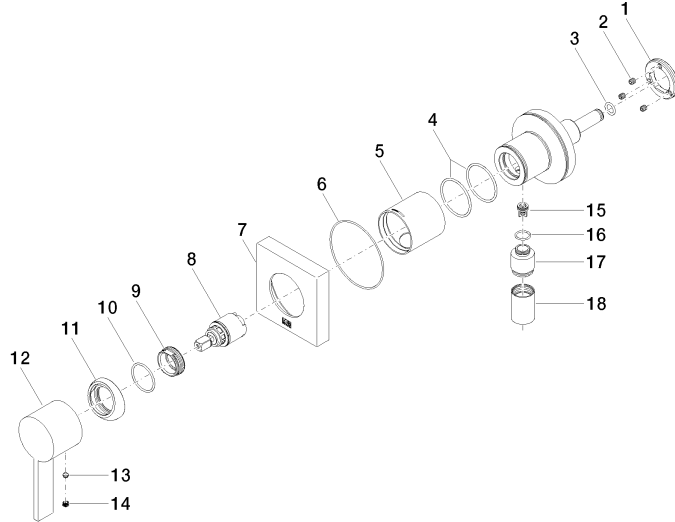

Concealed single-lever mixer with cover plate with integrated shower connection - Brushed Dark Platinum

IMO

36 045 970

- cover plate 80 x 80 mm
- Intrinsic protection against back flow.**
- Article cannot be extended, please check the depth of the installation location!**
- Intrinsic protection against back flow.
- Article cannot be extended, please check the depth of the installation location!

Required miscellaneous

	Concealed wall mounting - •max. recess depth 103 mm •min. recess depth 78 mm	35 003 970 90
---	---	---------------

Concealed single-lever mixer with cover plate with integrated shower
connection - Brushed Dark Platinum

IMO

36 045 970
mm [inches]

Certificates

Belgaqua_21-025- LGA_29569.
27_1.

36 045 970

Spare parts list

No.	Item Number	Name	Quantity used	Delivery time
1	09 24 77 002 90	nut	1	2
2	90 31 11 030 00 90	pin	3	2
3	09 14 10 139 90	seal	1	2
4	09 14 10 111 90	seal	1	2
5	09 18 40 215-99	sleeve	1	30
6	09 14 10 518 90	seal	1	60
7	09 27 97 042-99	rosette	1	30
8	90 15 05 044 00 90	cartridge	1	2
9	09 24 04 266 90	nut	1	2
10	09 14 10 120 90	seal	1	2
11	09 28 30 041-99	cover	1	30
12	09 20 97 063-99	handle	1	30
13	90 31 11 063 00 90	pin	1	2
14	90 31 20 109 00 90	plug	1	2
15	09 23 01 131 90	back-flow preventer	1	2
16	09 14 10 213 90	seal	1	2
17	09 24 03 281-99	nipple	1	30
18	90 21 02 069 00-99	cover	1	30