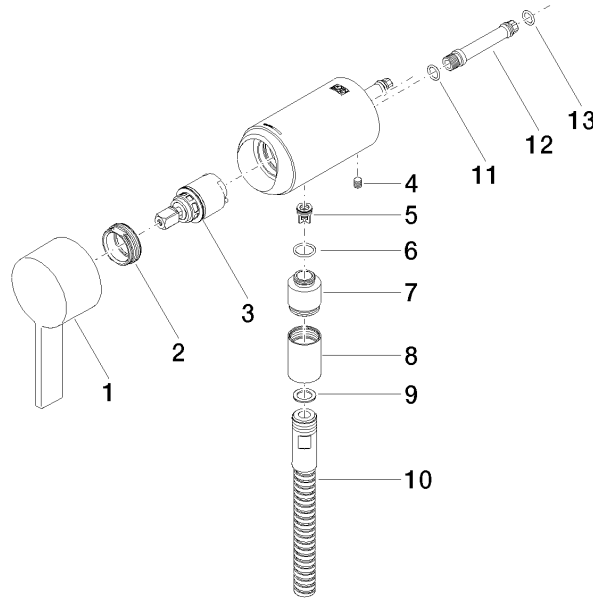

Concealed single-lever mixer with integrated shower connection - Brushed Platinum

IMO

36 050 970

- without rosette
- Intrinsic protection against back flow.**

Intrinsic protection against back flow.

Fits: IMO, LULU, MADISON, MEM, TARA, CL.1, LISSÉ, VAIA, META, CYO

Required miscellaneous

- Concealed wall mounting -** 35 050 970 90
- max. recess depth 105 mm
 - min. recess depth 80 mm

36 050 970
mm [inches]

Flow rate chart

Certificates

Belgaqua_21-025- WRAS_2011027. LGA_29928.
27_1.

36 050 970

Spare parts list

No.	Item Number	Name	Quantity used	Delivery time
1	90 20 97 064 00-06	handle	1	10
2	09 24 04 266 90	nut	1	2
3	90 15 05 044 04 90	cartridge	1	10
4	09 31 11 004 90	pin	1	60
5	09 23 01 131 90	back-flow preventer	1	2
6	09 14 10 213 90	seal	1	2
7	09 24 03 281-06	nipple	1	10
8	90 21 02 069 00-06	cover	1	10
9	90 14 20 026 00 90	seal	1	2
10	28 322 970-06	Metal shower hose 1/2" x 3/8" x 1750 mm - Brushed Platinum	1	2
11	90 14 10 060 00 90	seal	1	2
12	09 18 40 230 90	connection	1	2
13	09 14 10 061 90	seal	1	2