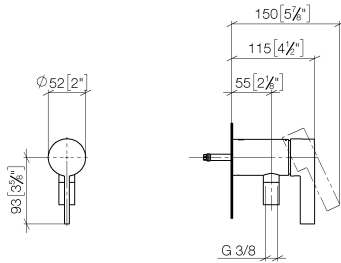

Concealed single-lever mixer with integrated shower connection - Brushed Platinum

IMO

36 050 970

- without rosette
- Intrinsic protection against back flow.**

Intrinsic protection against back flow.

Fits: IMO, LULU, MADISON, MEM, TARA, CL.1, LISSÉ, VAIA, META, CYO

Required miscellaneous

- Concealed wall mounting -** 35 050 970 90
- max. recess depth 105 mm
 - min. recess depth 80 mm

36 050 970
mm [inches]

Flow rate chart

Certificates

Belgaqua_21-025- WRAS_2011027. LGA_29928.
27_1.

36 050 970

Spare parts list

No.	Item Number	Name	Quantity used	Delivery time
1	90 20 97 064 00-06	handle	1	10
2	09 24 04 266 90	nut	1	2
3	90 15 05 044 04 90	cartridge	1	10
4	09 31 11 004 90	pin	1	60
5	09 23 01 131 90	back-flow preventer	1	2
6	09 14 10 213 90	seal	1	2
7	09 24 03 281-06	nipple	1	10
8	90 21 02 069 00-06	cover	1	10
9	90 14 20 026 00 90	seal	1	2
10	28 322 970-06	Metal shower hose 1/2" x 3/8" x 1750 mm - Brushed Platinum	1	2
11	90 14 10 060 00 90	seal	1	2
12	09 18 40 230 90	connection	1	2
13	09 14 10 061 90	seal	1	2