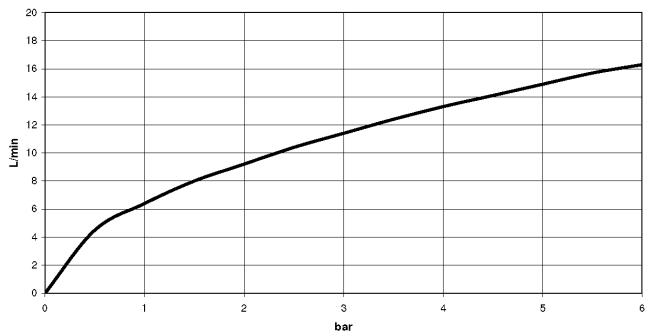

36 050 970

- without rosette
 - WRAS 2011027
- Intrinsic protection against back flow.**

Intrinsic protection against back flow.

Fits: IMO, LULU, MADISON, MEM, TARA, CL.1, LISSÉ, VAIA, META, CYO

	Light Gold	36 050 970-26
	Chrome	36 050 970-00
	Brushed Platinum	36 050 970-06
	Platinum	36 050 970-08
	Dark Brass matt	36 050 970-16
	Dark Chrome	36 050 970-19
	Brushed Light Gold	36 050 970-27
	Brushed Durabrass (23kt Gold)	36 050 970-28
	Matte Black	36 050 970-33
	Brushed Bronze	36 050 970-42
	Brushed Champagne (22kt Gold)	36 050 970-46
	Champagne (22kt Gold)	36 050 970-47
	Brushed Chrome	36 050 970-93
	Brushed Dark Platinum	36 050 970-99

Required miscellaneous

- Concealed wall mounting -** 35 050 970 90
- min. recess depth 80 mm
 - max. recess depth 105 mm

36 050 970

mm [inches]

Flow rate chart

36 050 970

Spare parts list

No.	Item Number	Name	Quantity used	Delivery time
2	09 24 04 266 90	nut	1	2
3	90 15 05 044 04 90	cartridge	1	10
4	09 31 11 004 90	pin	1	60
5	09 23 01 131 90	back-flow preventer	1	2
6	09 14 10 213 90	seal	1	2
8	90 21 02 069 00-26	cover	1	30
9	90 14 20 026 00 90	seal	1	2
10	28 322 970-26	Metal shower hose 1/2" x 3/8" x 1750 mm - Light Gold	1	30
11	90 14 10 060 00 90	seal	1	2
12	09 18 40 230 90	connection	1	2
13	09 14 10 061 90	seal	1	2