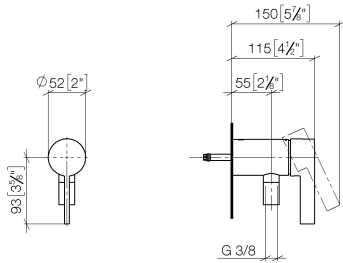

36 050 970

- without rosette
 - WRAS 2011027
- Intrinsic protection against back flow.**

Intrinsic protection against back flow.

Fits: IMO, LULU, MADISON, MEM, TARA, CL.1, LISSÉ, VAIA, META, CYO

	Light Gold	36 050 970-26
	Chrome	36 050 970-00
	Brushed Platinum	36 050 970-06
	Platinum	36 050 970-08
	Dark Brass matt	36 050 970-16
	Dark Chrome	36 050 970-19
	Brushed Light Gold	36 050 970-27
	Brushed Durabrass (23kt Gold)	36 050 970-28
	Matte Black	36 050 970-33
	Brushed Bronze	36 050 970-42
	Brushed Champagne (22kt Gold)	36 050 970-46
	Champagne (22kt Gold)	36 050 970-47
	Brushed Chrome	36 050 970-93
	Brushed Dark Platinum	36 050 970-99

Required miscellaneous

- Concealed wall mounting -** 35 050 970 90
- min. recess depth 80 mm
 - max. recess depth 105 mm

36 050 970

mm [inches]

Flow rate chart

36 050 970

Spare parts list

No.	Item Number	Name	Quantity used	Delivery time
2	09 24 04 266 90	nut	1	2
3	90 15 05 044 04 90	cartridge	1	10
4	09 31 11 004 90	pin	1	60
5	09 23 01 131 90	back-flow preventer	1	2
6	09 14 10 213 90	seal	1	2
8	90 21 02 069 00-26	cover	1	30
9	90 14 20 026 00 90	seal	1	2
10	28 322 970-26	Metal shower hose 1/2" x 3/8" x 1750 mm - Light Gold	1	30
11	90 14 10 060 00 90	seal	1	2
12	09 18 40 230 90	connection	1	2
13	09 14 10 061 90	seal	1	2