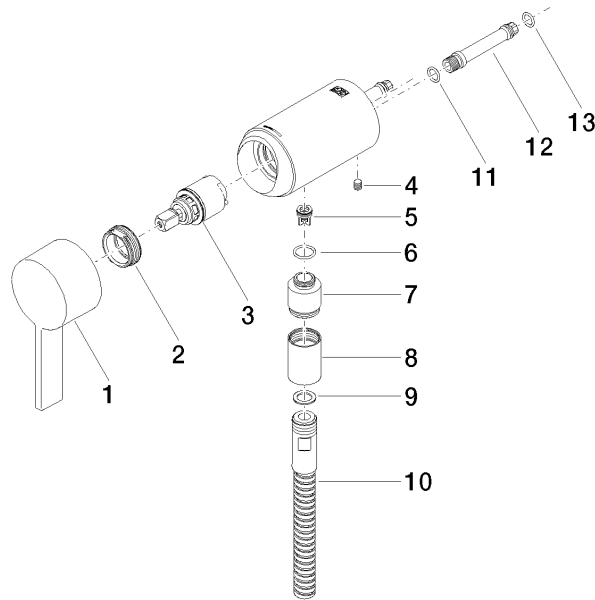

36 050 970

- without rosette
 - WRAS 2011027
- Intrinsic protection against back flow.**

Intrinsic protection against back flow.

Fits: IMO, LULU, MADISON, MEM, TARA, CL.1, LISSÉ, VAIA, META, CYO

	Light Gold	36 050 970-26
	Chrome	36 050 970-00
	Brushed Platinum	36 050 970-06
	Platinum	36 050 970-08
	Dark Brass matt	36 050 970-16
	Dark Chrome	36 050 970-19
	Brushed Light Gold	36 050 970-27
	Brushed Durabrass (23kt Gold)	36 050 970-28
	Matte Black	36 050 970-33
	Brushed Bronze	36 050 970-42
	Brushed Champagne (22kt Gold)	36 050 970-46
	Champagne (22kt Gold)	36 050 970-47
	Brushed Chrome	36 050 970-93
	Brushed Dark Platinum	36 050 970-99

Required miscellaneous

- Concealed wall mounting -** 35 050 970 90
- min. recess depth 80 mm
 - max. recess depth 105 mm

36 050 970

mm [inches]

Flow rate chart

36 050 970

Spare parts list

No.	Item Number	Name	Quantity used	Delivery time
2	09 24 04 266 90	nut	1	2
3	90 15 05 044 04 90	cartridge	1	10
4	09 31 11 004 90	pin	1	60
5	09 23 01 131 90	back-flow preventer	1	2
6	09 14 10 213 90	seal	1	2
8	90 21 02 069 00-26	cover	1	30
9	90 14 20 026 00 90	seal	1	2
10	28 322 970-26	Metal shower hose 1/2" x 3/8" x 1750 mm - Light Gold	1	30
11	90 14 10 060 00 90	seal	1	2
12	09 18 40 230 90	connection	1	2
13	09 14 10 061 90	seal	1	2