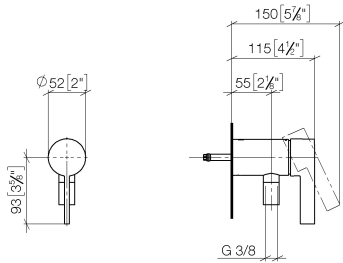

Concealed single-lever mixer with integrated shower connection - Brushed Light Gold

IMO

36 050 970

- without rosette
 - WRAS 2011027
- Intrinsic protection against back flow.**

Intrinsic protection against back flow.

Required miscellaneous

- Concealed wall mounting -** 35 050 970 90
- min. recess depth 80 mm
 - max. recess depth 105 mm

36 050 970
mm [inches]

Flow rate chart

36 050 970

Spare parts list

No.	Item Number	Name	Quantity used	Delivery time
1	90 20 97 064 00-27	handle	1	30
2	09 24 04 266 90	nut	1	2
3	90 15 05 044 04 90	cartridge	1	10
4	09 31 11 004 90	pin	1	60
5	09 23 01 131 90	back-flow preventer	1	2
6	09 14 10 213 90	seal	1	2
7	09 24 03 281-27	nipple	1	60
8	90 21 02 069 00-27	cover	1	30
9	90 14 20 026 00 90	seal	1	2
10	28 322 970-27	Metal shower hose 1/2" x 3/8" x 1750 mm - Brushed Light Gold	1	30
11	90 14 10 060 00 90	seal	1	2
12	09 18 40 230 90	connection	1	2
13	09 14 10 061 90	seal	1	2