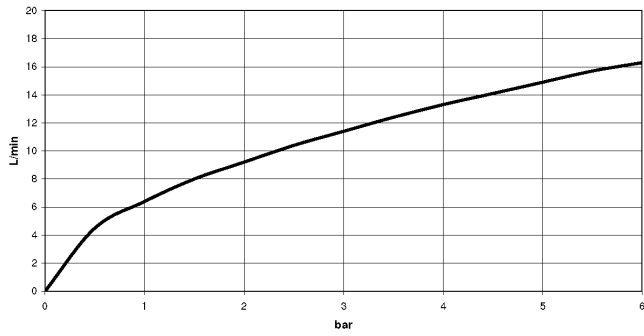

Required miscellaneous

- Concealed wall mounting -** 35 050 970 90
- min. recess depth 80 mm
 - max. recess depth 105 mm

36 050 970
mm [inches]

Flow rate chart

36 050 970

Spare parts list

No.	Item Number	Name	Quantity used	Delivery time
1	90 20 97 064 00-27	handle	1	30
2	09 24 04 266 90	nut	1	2
3	90 15 05 044 04 90	cartridge	1	10
4	09 31 11 004 90	pin	1	60
5	09 23 01 131 90	back-flow preventer	1	2
6	09 14 10 213 90	seal	1	2
7	09 24 03 281-27	nipple	1	60
8	90 21 02 069 00-27	cover	1	30
9	90 14 20 026 00 90	seal	1	2
10	28 322 970-27	Metal shower hose 1/2" x 3/8" x 1750 mm - Brushed Light Gold	1	30
11	90 14 10 060 00 90	seal	1	2
12	09 18 40 230 90	connection	1	2
13	09 14 10 061 90	seal	1	2