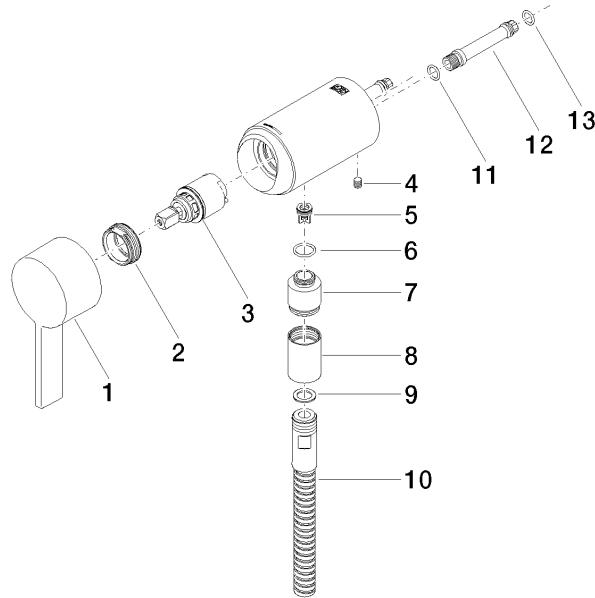

Concealed single-lever mixer with integrated shower connection - Brushed Light Gold

IMO

36 050 970

- without rosette
 - WRAS 2011027
- Intrinsic protection against back flow.**

Intrinsic protection against back flow.

Required miscellaneous

- Concealed wall mounting -** 35 050 970 90
- min. recess depth 80 mm
 - max. recess depth 105 mm

36 050 970
mm [inches]

Flow rate chart

36 050 970

Spare parts list

No.	Item Number	Name	Quantity used	Delivery time
1	90 20 97 064 00-27	handle	1	30
2	09 24 04 266 90	nut	1	2
3	90 15 05 044 04 90	cartridge	1	10
4	09 31 11 004 90	pin	1	60
5	09 23 01 131 90	back-flow preventer	1	2
6	09 14 10 213 90	seal	1	2
7	09 24 03 281-27	nipple	1	60
8	90 21 02 069 00-27	cover	1	30
9	90 14 20 026 00 90	seal	1	2
10	28 322 970-27	Metal shower hose 1/2" x 3/8" x 1750 mm - Brushed Light Gold	1	30
11	90 14 10 060 00 90	seal	1	2
12	09 18 40 230 90	connection	1	2
13	09 14 10 061 90	seal	1	2