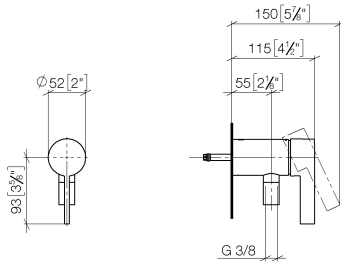

Concealed single-lever mixer with integrated shower connection - Brushed Durabronze (23kt Gold)

IMO

36 050 970

- without rosette
- Intrinsic protection against back flow.**

Intrinsic protection against back flow.

Required miscellaneous

- Concealed wall mounting -**
- max. recess depth 105 mm
 - min. recess depth 80 mm

35 050 970 90

**Concealed single-lever mixer with integrated shower connection - Brushed
Durabronz (23kt Gold)**

IMO

36 050 970
mm [inches]

Flow rate chart

Certificates

Belgaqua_21-025- WRAS_2011027. LGA_29928.
27_1.

36 050 970

Spare parts list

No.	Item Number	Name	Quantity used	Delivery time
1	90 20 97 064 00-28	handle	1	20
2	09 24 04 266 90	nut	1	2
3	90 15 05 044 04 90	cartridge	1	10
4	09 31 11 004 90	pin	1	60
5	09 23 01 131 90	back-flow preventer	1	2
6	09 14 10 213 90	seal	1	2
7	09 24 03 281-28	nipple	1	20
8	90 21 02 069 00-28	cover	1	20
9	90 14 20 026 00 90	seal	1	2
10	28 322 970-28	Metal shower hose 1/2" x 3/8" x 1750 mm - Brushed Durabronz (23kt Gold)	1	20
11	90 14 10 060 00 90	seal	1	2
12	09 18 40 230 90	connection	1	2
13	09 14 10 061 90	seal	1	2