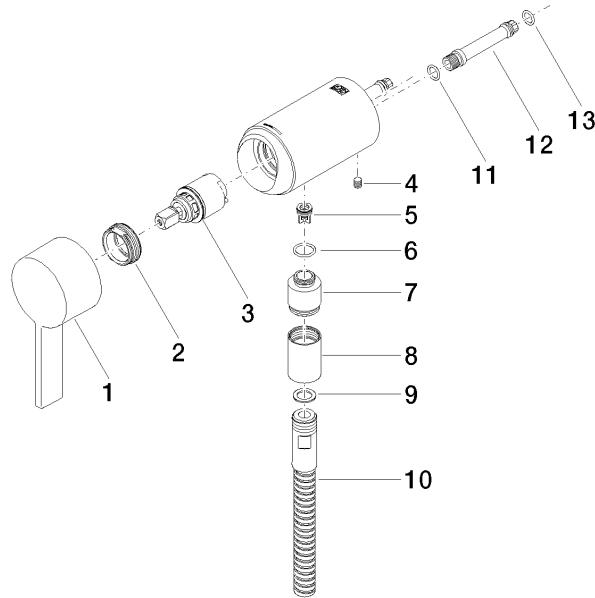

Concealed single-lever mixer with integrated shower connection - Brushed Durabronze (23kt Gold)

IMO

36 050 970

- without rosette
- Intrinsic protection against back flow.**

Intrinsic protection against back flow.

Required miscellaneous

- Concealed wall mounting -**
- max. recess depth 105 mm
 - min. recess depth 80 mm

35 050 970 90

**Concealed single-lever mixer with integrated shower connection - Brushed
Durabronz (23kt Gold)**

IMO

36 050 970
mm [inches]

Flow rate chart

Certificates

Belgaqua_21-025- WRAS_2011027. LGA_29928.
27_1.

36 050 970

Spare parts list

No.	Item Number	Name	Quantity used	Delivery time
1	90 20 97 064 00-28	handle	1	20
2	09 24 04 266 90	nut	1	2
3	90 15 05 044 04 90	cartridge	1	10
4	09 31 11 004 90	pin	1	60
5	09 23 01 131 90	back-flow preventer	1	2
6	09 14 10 213 90	seal	1	2
7	09 24 03 281-28	nipple	1	20
8	90 21 02 069 00-28	cover	1	20
9	90 14 20 026 00 90	seal	1	2
10	28 322 970-28	Metal shower hose 1/2" x 3/8" x 1750 mm - Brushed Durabronz (23kt Gold)	1	20
11	90 14 10 060 00 90	seal	1	2
12	09 18 40 230 90	connection	1	2
13	09 14 10 061 90	seal	1	2