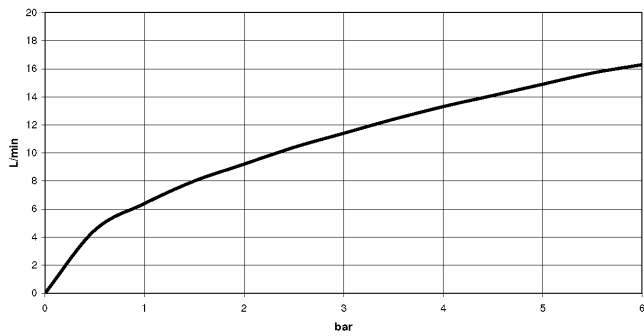

Required miscellaneous

- Concealed wall mounting -**
- max. recess depth 105 mm
 - min. recess depth 80 mm

35 050 970 90

**Concealed single-lever mixer with integrated shower connection - Brushed
Durabronz (23kt Gold)**

IMO

36 050 970
mm [inches]

Flow rate chart

Certificates

Belgaqua_21-025- WRAS_2011027. LGA_29928.
27_1.

36 050 970

Spare parts list

No.	Item Number	Name	Quantity used	Delivery time
1	90 20 97 064 00-28	handle	1	20
2	09 24 04 266 90	nut	1	2
3	90 15 05 044 04 90	cartridge	1	10
4	09 31 11 004 90	pin	1	60
5	09 23 01 131 90	back-flow preventer	1	2
6	09 14 10 213 90	seal	1	2
7	09 24 03 281-28	nipple	1	20
8	90 21 02 069 00-28	cover	1	20
9	90 14 20 026 00 90	seal	1	2
10	28 322 970-28	Metal shower hose 1/2" x 3/8" x 1750 mm - Brushed Durabronz (23kt Gold)	1	20
11	90 14 10 060 00 90	seal	1	2
12	09 18 40 230 90	connection	1	2
13	09 14 10 061 90	seal	1	2