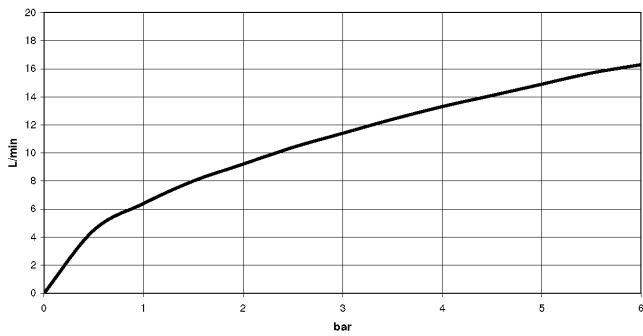

Required miscellaneous

- Concealed wall mounting -** 35 050 970 90
- max. recess depth 105 mm
  - min. recess depth 80 mm

36 050 970

mm [inches]

Flow rate chart

Certificates

Belgaqua\_21-025- 27\_1. WRAS\_2011027. LGA\_29928.