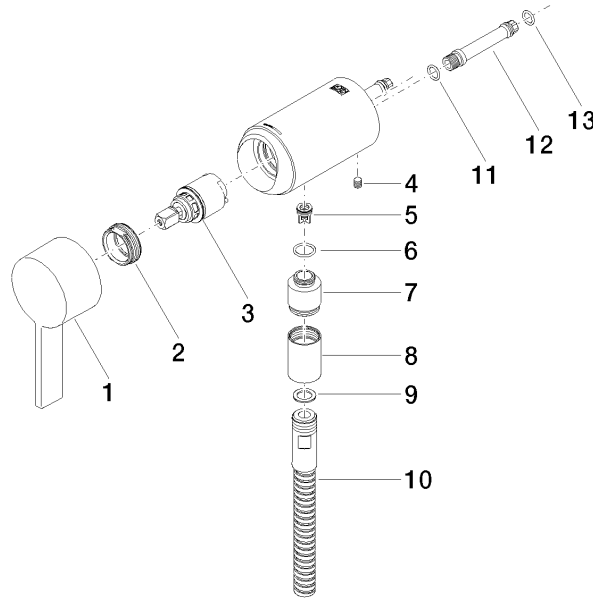

36 050 970

- without rosette
- Intrinsic protection against back flow.**

Intrinsic protection against back flow.

Fits: IMO, LULU, MADISON, MEM, TARA, CL.1, LISSÉ, VAIA, META, CYO

	Matte Black	36 050 970-33
	Chrome	36 050 970-00
	Brushed Platinum	36 050 970-06
	Platinum	36 050 970-08
	Dark Brass matt	36 050 970-16
	Dark Chrome	36 050 970-19
	Light Gold	36 050 970-26
	Brushed Light Gold	36 050 970-27
	Brushed Durabronze (23kt Gold)	36 050 970-28
	Brushed Bronze	36 050 970-42
	Brushed Champagne (22kt Gold)	36 050 970-46
	Champagne (22kt Gold)	36 050 970-47
	Brushed Chrome	36 050 970-93
	Brushed Dark Platinum	36 050 970-99

Required miscellaneous

- Concealed wall mounting -** 35 050 970 90
- max. recess depth 105 mm
  - min. recess depth 80 mm

36 050 970

mm [inches]

Flow rate chart

Certificates

Belgaqua\_21-025- 27\_1. WRAS\_2011027. LGA\_29928.

### Spare parts list

No.	Item Number	Name	Quantity used	Delivery time
1	90 20 97 064 00-33	handle	1	30
2	09 24 04 266 90	nut	1	2
3	90 15 05 044 04 90	cartridge	1	10
4	09 31 11 004 90	pin	1	60
5	09 23 01 131 90	back-flow preventer	1	2
6	09 14 10 213 90	seal	1	2
7	09 24 03 281-33	nipple	1	30
8	90 21 02 069 00-33	cover	1	30
9	90 14 20 026 00 90	seal	1	2
10	28 322 970-33	Metal shower hose 1/2" x 3/8" x 1750 mm - Matte Black	1	2
11	90 14 10 060 00 90	seal	1	2
12	09 18 40 230 90	connection	1	2
13	09 14 10 061 90	seal	1	2