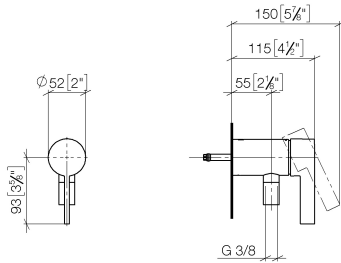

36 050 970

- without rosette
- Intrinsic protection against back flow.**

Intrinsic protection against back flow.

Fits: IMO, LULU, MADISON, MEM, TARA, CL.1, LISSÉ, VAIA, META, CYO

	Matte Black	36 050 970-33
	Chrome	36 050 970-00
	Brushed Platinum	36 050 970-06
	Platinum	36 050 970-08
	Dark Brass matt	36 050 970-16
	Dark Chrome	36 050 970-19
	Light Gold	36 050 970-26
	Brushed Light Gold	36 050 970-27
	Brushed Durabronze (23kt Gold)	36 050 970-28
	Brushed Bronze	36 050 970-42
	Brushed Champagne (22kt Gold)	36 050 970-46
	Champagne (22kt Gold)	36 050 970-47
	Brushed Chrome	36 050 970-93
	Brushed Dark Platinum	36 050 970-99

Required miscellaneous

- Concealed wall mounting -** 35 050 970 90
- max. recess depth 105 mm
  - min. recess depth 80 mm

36 050 970

mm [inches]

Flow rate chart

Certificates

Belgaqua\_21-025- 27\_1. WRAS\_2011027. LGA\_29928.

### Spare parts list

No.	Item Number	Name	Quantity used	Delivery time
1	90 20 97 064 00-33	handle	1	30
2	09 24 04 266 90	nut	1	2
3	90 15 05 044 04 90	cartridge	1	10
4	09 31 11 004 90	pin	1	60
5	09 23 01 131 90	back-flow preventer	1	2
6	09 14 10 213 90	seal	1	2
7	09 24 03 281-33	nipple	1	30
8	90 21 02 069 00-33	cover	1	30
9	90 14 20 026 00 90	seal	1	2
10	28 322 970-33	Metal shower hose 1/2" x 3/8" x 1750 mm - Matte Black	1	2
11	90 14 10 060 00 90	seal	1	2
12	09 18 40 230 90	connection	1	2
13	09 14 10 061 90	seal	1	2