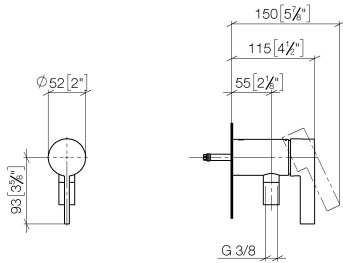

Concealed single-lever mixer with integrated shower connection - Brushed Bronze

IMO

36 050 970

- without rosette
 - WRAS 2011027
- Intrinsic protection against back flow.**

Intrinsic protection against back flow.

Required miscellaneous

- Concealed wall mounting -** 35 050 970 90
- min. recess depth 80 mm
 - max. recess depth 105 mm

Concealed single-lever mixer with integrated shower connection - Brushed Bronze

IMO

36 050 970
mm [inches]

Flow rate chart

36 050 970

Spare parts list

No.	Item Number	Name	Quantity used	Delivery time
1	90 20 97 064 00-42	handle	1	30
2	09 24 04 266 90	nut	1	2
3	90 15 05 044 04 90	cartridge	1	10
4	09 31 11 004 90	pin	1	60
5	09 23 01 131 90	back-flow preventer	1	2
6	09 14 10 213 90	seal	1	2
7	09 24 03 281-42	nipple	1	60
8	90 21 02 069 00-42	cover	1	30
9	90 14 20 026 00 90	seal	1	2
10	28 322 970-42	Metal shower hose 1/2" x 3/8" x 1750 mm - Brushed Bronze	1	30
11	90 14 10 060 00 90	seal	1	2
12	09 18 40 230 90	connection	1	2
13	09 14 10 061 90	seal	1	2