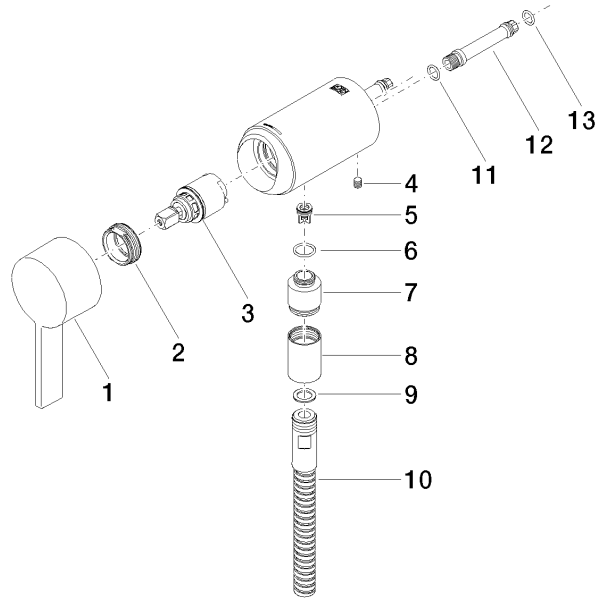

Concealed single-lever mixer with integrated shower connection - Brushed Bronze

IMO

36 050 970

- without rosette
 - WRAS 2011027
- Intrinsic protection against back flow.**

Intrinsic protection against back flow.

Required miscellaneous

- Concealed wall mounting -** 35 050 970 90
- min. recess depth 80 mm
 - max. recess depth 105 mm

Concealed single-lever mixer with integrated shower connection - Brushed Bronze

IMO

36 050 970
mm [inches]

Flow rate chart

36 050 970

Spare parts list

No.	Item Number	Name	Quantity used	Delivery time
1	90 20 97 064 00-42	handle	1	30
2	09 24 04 266 90	nut	1	2
3	90 15 05 044 04 90	cartridge	1	10
4	09 31 11 004 90	pin	1	60
5	09 23 01 131 90	back-flow preventer	1	2
6	09 14 10 213 90	seal	1	2
7	09 24 03 281-42	nipple	1	60
8	90 21 02 069 00-42	cover	1	30
9	90 14 20 026 00 90	seal	1	2
10	28 322 970-42	Metal shower hose 1/2" x 3/8" x 1750 mm - Brushed Bronze	1	30
11	90 14 10 060 00 90	seal	1	2
12	09 18 40 230 90	connection	1	2
13	09 14 10 061 90	seal	1	2