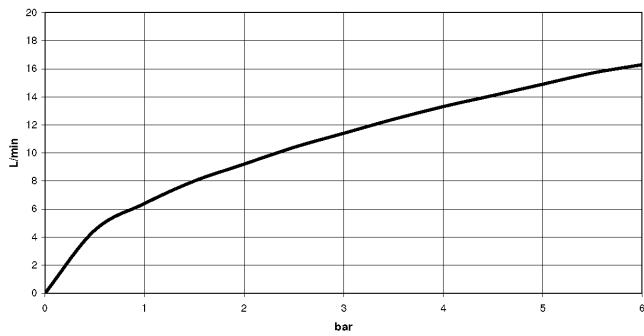

Required miscellaneous

- Concealed wall mounting -** 35 050 970 90
- min. recess depth 80 mm
 - max. recess depth 105 mm

Concealed single-lever mixer with integrated shower connection - Brushed Bronze

IMO

36 050 970
mm [inches]

Flow rate chart

36 050 970

Spare parts list

No.	Item Number	Name	Quantity used	Delivery time
1	90 20 97 064 00-42	handle	1	30
2	09 24 04 266 90	nut	1	2
3	90 15 05 044 04 90	cartridge	1	10
4	09 31 11 004 90	pin	1	60
5	09 23 01 131 90	back-flow preventer	1	2
6	09 14 10 213 90	seal	1	2
7	09 24 03 281-42	nipple	1	60
8	90 21 02 069 00-42	cover	1	30
9	90 14 20 026 00 90	seal	1	2
10	28 322 970-42	Metal shower hose 1/2" x 3/8" x 1750 mm - Brushed Bronze	1	30
11	90 14 10 060 00 90	seal	1	2
12	09 18 40 230 90	connection	1	2
13	09 14 10 061 90	seal	1	2