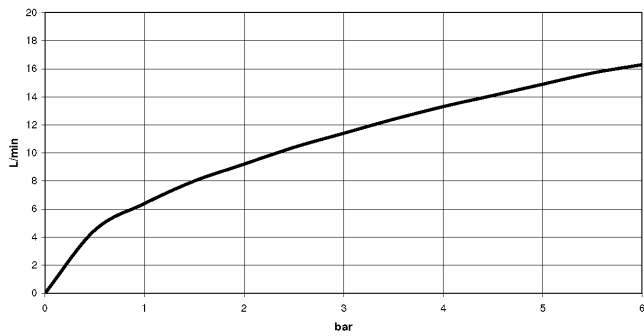

**Concealed single-lever mixer with integrated shower connection - Champagne
(22kt Gold)**

IMO

36 050 970

- without rosette
- WRAS 2011027

Intrinsic protection against back flow.

Fits: IMO, LULU, MADISON, MEM, TARA,
CL.1, LISSÉ, VAIA, META, CYO

**Concealed single-lever mixer with integrated shower connection - Champagne
(22kt Gold)**

IMO

36 050 970
mm [inches]

Flow rate chart

**Concealed single-lever mixer with integrated shower connection - Champagne
(22kt Gold)**