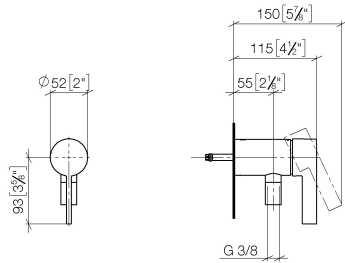

**Concealed single-lever mixer with integrated shower connection - Champagne
(22kt Gold)**

IMO

36 050 970

- without rosette
- WRAS 2011027

Intrinsic protection against back flow.

Fits: IMO, LULU, MADISON, MEM, TARA,
CL.1, LISSÉ, VAIA, META, CYO

**Concealed single-lever mixer with integrated shower connection - Champagne
(22kt Gold)**

IMO

36 050 970
mm [inches]

Flow rate chart

**Concealed single-lever mixer with integrated shower connection - Champagne
(22kt Gold)**

36 050 970
Parts for other
finishes can be found
here: [Chrome](#)

Spare parts list

| No. | Item Number | Name | Quantity used | Delivery time |
|-----|--------------------|--|---------------|---------------|
| 1 | 90 20 97 064 00-47 | handle | 1 | 30 |
| 2 | 09 24 04 266 90 | nut | 1 | 2 |
| 3 | 90 15 05 044 04 90 | cartridge | 1 | 10 |
| 4 | 09 31 11 004 90 | pin | 1 | 60 |
| 5 | 09 23 01 131 90 | back-flow preventer | 1 | 2 |
| 6 | 09 14 10 213 90 | seal | 1 | 2 |
| 7 | 09 24 03 281-47 | nipple | 1 | 60 |
| 8 | 90 21 02 069 00-47 | cover | 1 | 30 |
| 9 | 90 14 20 026 00 90 | seal | 1 | 2 |
| 10 | 28 322 970-47 | Metal shower hose 1/2" x 3/8" x 1750 mm - Champagne (22kt Gold) | 1 | 30 |
| 11 | 90 14 10 060 00 90 | seal | 1 | 2 |
| 12 | 09 18 40 230 90 | connection | 1 | 2 |
| 13 | 09 14 10 061 90 | seal | 1 | 2 |