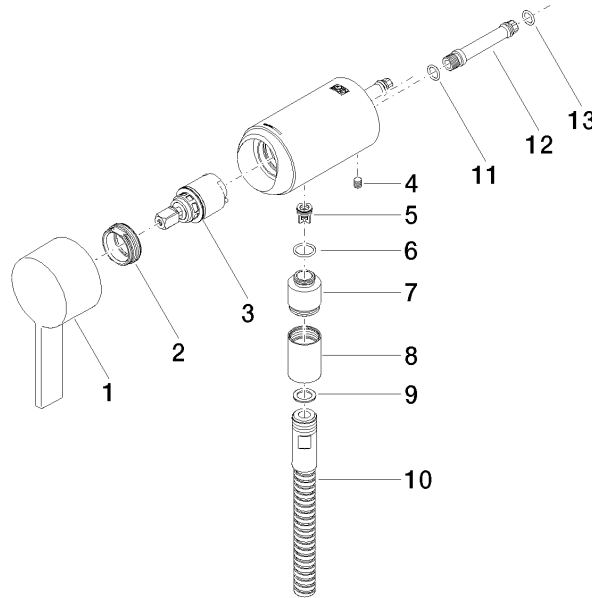

**Concealed single-lever mixer with integrated shower connection - Champagne
(22kt Gold)**

IMO

36 050 970

- without rosette
- WRAS 2011027

Intrinsic protection against back flow.

Fits: IMO, LULU, MADISON, MEM, TARA,
CL.1, LISSÉ, VAIA, META, CYO

**Concealed single-lever mixer with integrated shower connection - Champagne
(22kt Gold)**

IMO

36 050 970
mm [inches]

Flow rate chart

**Concealed single-lever mixer with integrated shower connection - Champagne
(22kt Gold)**

36 050 970
Parts for other
finishes can be found
here: [Chrome](#)

Spare parts list

| No. | Item Number | Name | Quantity used | Delivery time |
|-----|--------------------|--|---------------|---------------|
| 1 | 90 20 97 064 00-47 | handle | 1 | 30 |
| 2 | 09 24 04 266 90 | nut | 1 | 2 |
| 3 | 90 15 05 044 04 90 | cartridge | 1 | 10 |
| 4 | 09 31 11 004 90 | pin | 1 | 60 |
| 5 | 09 23 01 131 90 | back-flow preventer | 1 | 2 |
| 6 | 09 14 10 213 90 | seal | 1 | 2 |
| 7 | 09 24 03 281-47 | nipple | 1 | 60 |
| 8 | 90 21 02 069 00-47 | cover | 1 | 30 |
| 9 | 90 14 20 026 00 90 | seal | 1 | 2 |
| 10 | 28 322 970-47 | Metal shower hose 1/2" x 3/8" x 1750 mm - Champagne (22kt Gold) | 1 | 30 |
| 11 | 90 14 10 060 00 90 | seal | 1 | 2 |
| 12 | 09 18 40 230 90 | connection | 1 | 2 |
| 13 | 09 14 10 061 90 | seal | 1 | 2 |