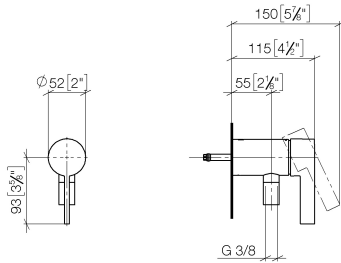

Concealed single-lever mixer with integrated shower connection - Brushed Dark Platinum

IMO

36 050 970

- without rosette
- Intrinsic protection against back flow.**

Intrinsic protection against back flow.

Fits: IMO, LULU, MADISON, MEM, TARA, CL.1, LISSÉ, VAIA, META, CYO

Required miscellaneous

- Concealed wall mounting -**
- max. recess depth 105 mm
 - min. recess depth 80 mm

35 050 970 90

36 050 970
mm [inches]

Flow rate chart

Certificates

Belgaqua_21-025- WRAS_2011027. LGA_29928.
27_1.

36 050 970

Spare parts list

No.	Item Number	Name	Quantity used	Delivery time
1	90 20 97 064 00-99	handle	1	30
2	09 24 04 266 90	nut	1	2
3	90 15 05 044 04 90	cartridge	1	10
4	09 31 11 004 90	pin	1	60
5	09 23 01 131 90	back-flow preventer	1	2
6	09 14 10 213 90	seal	1	2
7	09 24 03 281-99	nipple	1	30
8	90 21 02 069 00-99	cover	1	30
9	90 14 20 026 00 90	seal	1	2
10	28 322 970-99	Metal shower hose 1/2" x 3/8" x 1750 mm - Brushed Dark Platinum	1	2
11	90 14 10 060 00 90	seal	1	2
12	09 18 40 230 90	connection	1	2
13	09 14 10 061 90	seal	1	2