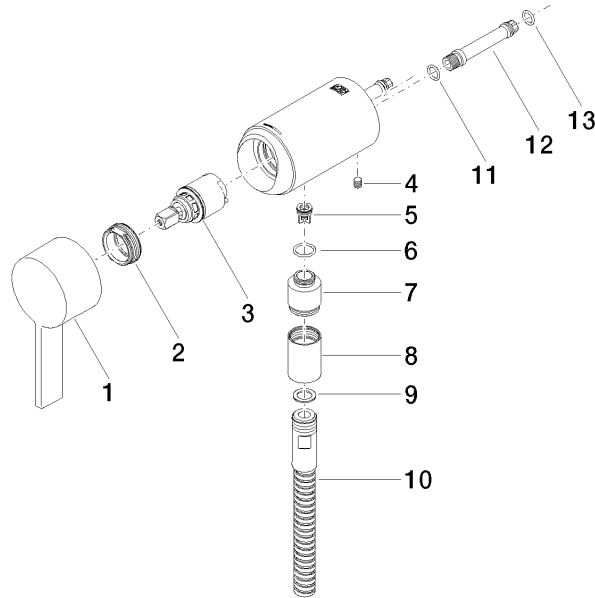

Concealed single-lever mixer with integrated shower connection - Brushed Dark Platinum

IMO

36 050 970

- without rosette
- Intrinsic protection against back flow.**

Intrinsic protection against back flow.

Fits: IMO, LULU, MADISON, MEM, TARA, CL.1, LISSÉ, VAIA, META, CYO

Required miscellaneous

- Concealed wall mounting -**
- max. recess depth 105 mm
 - min. recess depth 80 mm

35 050 970 90

36 050 970
mm [inches]

Flow rate chart

Certificates

Belgaqua_21-025- WRAS_2011027. LGA_29928.
27_1.

36 050 970

Spare parts list

No.	Item Number	Name	Quantity used	Delivery time
1	90 20 97 064 00-99	handle	1	30
2	09 24 04 266 90	nut	1	2
3	90 15 05 044 04 90	cartridge	1	10
4	09 31 11 004 90	pin	1	60
5	09 23 01 131 90	back-flow preventer	1	2
6	09 14 10 213 90	seal	1	2
7	09 24 03 281-99	nipple	1	30
8	90 21 02 069 00-99	cover	1	30
9	90 14 20 026 00 90	seal	1	2
10	28 322 970-99	Metal shower hose 1/2" x 3/8" x 1750 mm - Brushed Dark Platinum	1	2
11	90 14 10 060 00 90	seal	1	2
12	09 18 40 230 90	connection	1	2
13	09 14 10 061 90	seal	1	2