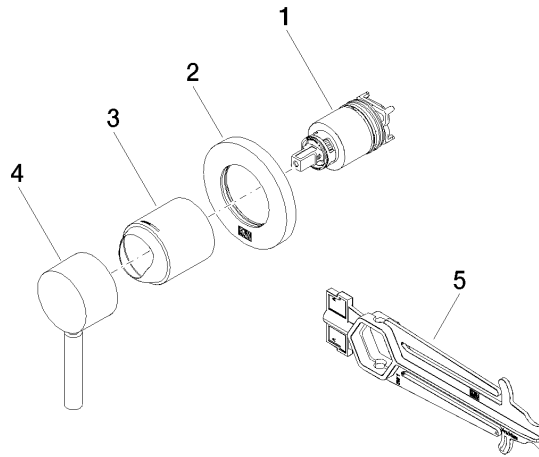

Concealed single-lever mixer with cover plate - Light Gold

TARA

36 060 660

- cover plate Ø 78 mm
- WRAS 2107016

Fits: TARA, META

	Light Gold	36 060 660-26
	Chrome	36 060 660-00
	Brushed Platinum	36 060 660-06
	Platinum	36 060 660-08
	Dark Chrome	36 060 660-19
	Brushed Light Gold	36 060 660-27
	Brushed Durabronze (23kt Gold)	36 060 660-28
	Matte Black	36 060 660-33
	Brushed Bronze	36 060 660-42
	Brushed Champagne (22kt Gold)	36 060 660-46
	Champagne (22kt Gold)	36 060 660-47
	Brushed Chrome	36 060 660-93
	Brushed Dark Platinum	36 060 660-99

Required miscellaneous

Concealed wall-mounted single-lever mixer - 35 860 970 90

- min. recess depth 80 mm
- max. recess depth 95 mm

36 060 660

mm [inches]

Certificates

LGA_29905.

36 060 660

Spare parts list

No.	Item Number	Name	Quantity used	Delivery time
1	90 15 05 064 01 90	cartridge	1	2
2	90 27 66 009 00-26	rosette	1	30
3	09 11 02 293-26	cover	1	60
4	90 20 66 006 00-26	handle	1	30
5	90 30 09 064 00 90	key	1	2