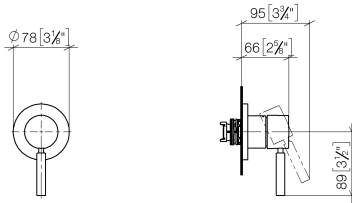

Concealed single-lever mixer with cover plate - Light Gold

TARA

36 060 660

- cover plate Ø 78 mm
- WRAS 2107016

Fits: TARA, META

	Light Gold	36 060 660-26
	Chrome	36 060 660-00
	Brushed Platinum	36 060 660-06
	Platinum	36 060 660-08
	Dark Chrome	36 060 660-19
	Brushed Light Gold	36 060 660-27
	Brushed Durabronze (23kt Gold)	36 060 660-28
	Matte Black	36 060 660-33
	Brushed Bronze	36 060 660-42
	Brushed Champagne (22kt Gold)	36 060 660-46
	Champagne (22kt Gold)	36 060 660-47
	Brushed Chrome	36 060 660-93
	Brushed Dark Platinum	36 060 660-99

Required miscellaneous

Concealed wall-mounted single-lever mixer - 35 860 970 90

- min. recess depth 80 mm
- max. recess depth 95 mm

36 060 660

mm [inches]

Certificates

LGA_29905.

36 060 660

Spare parts list

No.	Item Number	Name	Quantity used	Delivery time
1	90 15 05 064 01 90	cartridge	1	2
2	90 27 66 009 00-26	rosette	1	30
3	09 11 02 293-26	cover	1	60
4	90 20 66 006 00-26	handle	1	30
5	90 30 09 064 00 90	key	1	2