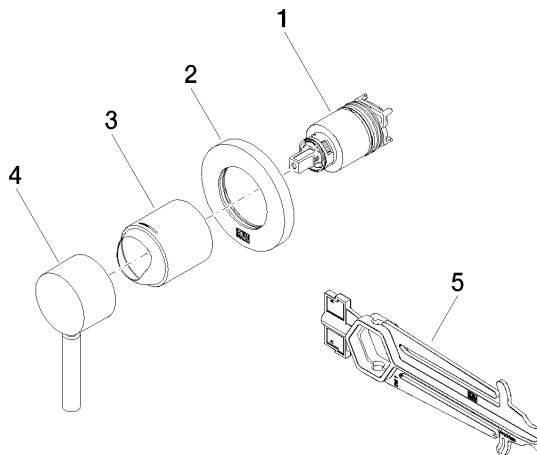

Concealed single-lever mixer with cover plate - Brushed Light Gold

TARA

36 060 660

- cover plate Ø 78 mm
- WRAS 2107016

Fits: TARA, META

	Brushed Light Gold	36 060 660-27
	Chrome	36 060 660-00
	Brushed Platinum	36 060 660-06
	Platinum	36 060 660-08
	Dark Chrome	36 060 660-19
	Light Gold	36 060 660-26
	Brushed Durabronze (23kt Gold)	36 060 660-28
	Matte Black	36 060 660-33
	Brushed Bronze	36 060 660-42
	Brushed Champagne (22kt Gold)	36 060 660-46
	Champagne (22kt Gold)	36 060 660-47
	Brushed Chrome	36 060 660-93
	Brushed Dark Platinum	36 060 660-99

Required miscellaneous

Concealed wall-mounted single-lever mixer - 35 860 970 90

- min. recess depth 80 mm
- max. recess depth 95 mm

36 060 660

mm [inches]

Certificates

LGA_29905.

36 060 660

Spare parts list

No.	Item Number	Name	Quantity used	Delivery time
1	90 15 05 064 01 90	cartridge	1	2
2	90 27 66 009 00-27	rosette	1	30
3	09 11 02 293-27	cover	1	60
4	90 20 66 006 00-27	handle	1	30
5	90 30 09 064 00 90	key	1	2