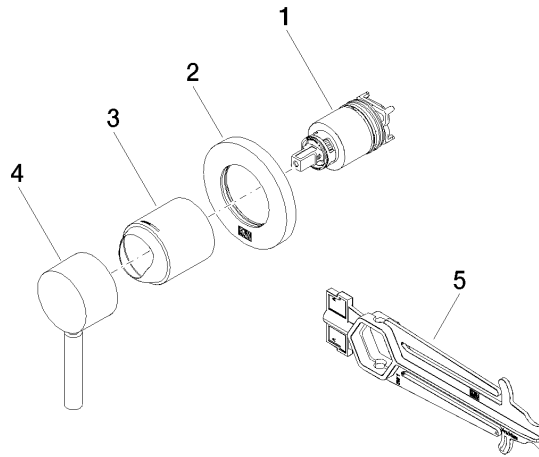

**Concealed single-lever mixer with cover plate - Brushed Durabronze (23kt Gold)**

TARA

36 060 660

- cover plate Ø 78 mm
- WRAS 2107016

Fits: TARA, META

	Brushed Durabronze (23kt Gold)	36 060 660-28
	Chrome	36 060 660-00
	Brushed Platinum	36 060 660-06
	Platinum	36 060 660-08
	Dark Chrome	36 060 660-19
	Light Gold	36 060 660-26
	Brushed Light Gold	36 060 660-27
	Matte Black	36 060 660-33
	Brushed Bronze	36 060 660-42
	Brushed Champagne (22kt Gold)	36 060 660-46
	Champagne (22kt Gold)	36 060 660-47
	Brushed Chrome	36 060 660-93
	Brushed Dark Platinum	36 060 660-99

**Required miscellaneous**

- Concealed wall-mounted single-lever mixer -** 35 860 970 90
- max. recess depth 95 mm
  - min. recess depth 75 mm

36 060 660

mm [inches]

Certificates

WRAS\_2107016. LGA\_29905.

### Spare parts list

No.	Item Number	Name	Quantity used	Delivery time
1	90 15 05 064 01 90	cartridge	1	2
2	90 27 66 009 00-28	rosette	1	20
3	09 11 02 293-28	cover	1	60
4	90 20 66 006 00-28	handle	1	20
5	90 30 09 064 00 90	key	1	2