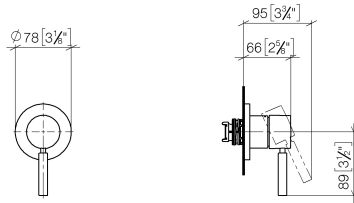

**Concealed single-lever mixer with cover plate - Brushed Durabronze (23kt Gold)**

TARA

36 060 660

- cover plate Ø 78 mm
- WRAS 2107016

Fits: TARA, META

	Brushed Durabronze (23kt Gold)	36 060 660-28
	Chrome	36 060 660-00
	Brushed Platinum	36 060 660-06
	Platinum	36 060 660-08
	Dark Chrome	36 060 660-19
	Light Gold	36 060 660-26
	Brushed Light Gold	36 060 660-27
	Matte Black	36 060 660-33
	Brushed Bronze	36 060 660-42
	Brushed Champagne (22kt Gold)	36 060 660-46
	Champagne (22kt Gold)	36 060 660-47
	Brushed Chrome	36 060 660-93
	Brushed Dark Platinum	36 060 660-99

**Required miscellaneous**

- Concealed wall-mounted single-lever mixer -** 35 860 970 90
- max. recess depth 95 mm
  - min. recess depth 75 mm

36 060 660

mm [inches]

Certificates

WRAS\_2107016. LGA\_29905.

### Spare parts list

No.	Item Number	Name	Quantity used	Delivery time
1	90 15 05 064 01 90	cartridge	1	2
2	90 27 66 009 00-28	rosette	1	20
3	09 11 02 293-28	cover	1	60
4	90 20 66 006 00-28	handle	1	20
5	90 30 09 064 00 90	key	1	2