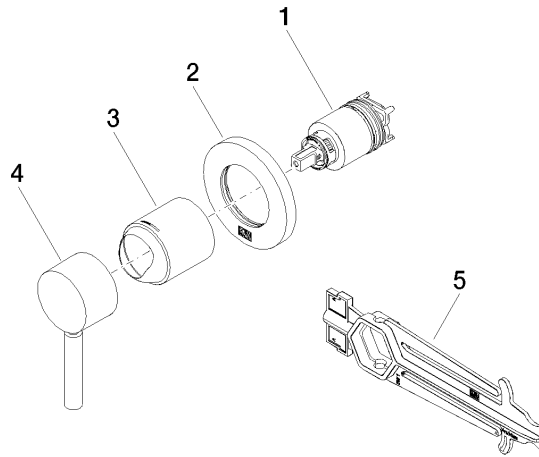

Concealed single-lever mixer with cover plate - Brushed Chrome

TARA

36 060 660

- cover plate Ø 78 mm

Fits: TARA, META

	Brushed Chrome	36 060 660-93
	Chrome	36 060 660-00
	Brushed Platinum	36 060 660-06
	Platinum	36 060 660-08
	Dark Chrome	36 060 660-19
	Light Gold	36 060 660-26
	Brushed Light Gold	36 060 660-27
	Brushed Durabronze (23kt Gold)	36 060 660-28
	Matte Black	36 060 660-33
	Brushed Bronze	36 060 660-42
	Brushed Champagne (22kt Gold)	36 060 660-46
	Champagne (22kt Gold)	36 060 660-47
	Brushed Dark Platinum	36 060 660-99

Required miscellaneous

Concealed wall-mounted single-lever mixer - 35 860 970 90

- max. recess depth 95 mm
- min. recess depth 75 mm

36 060 660

mm [inches]

Certificates

WRAS_2107016. LGA_29905.

36 060 660

Spare parts list

No.	Item Number	Name	Quantity used	Delivery time
1	90 15 05 064 01 90	cartridge	1	2
2	90 27 66 009 00-93	rosette	1	20
3	09 11 02 293-93	cover	1	20
4	90 20 66 006 00-93	handle	1	20
5	90 30 09 064 00 90	key	1	2