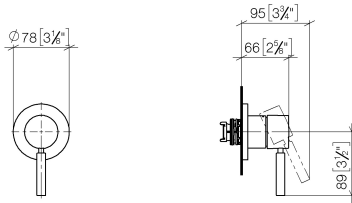

Concealed single-lever mixer with cover plate - Brushed Chrome

TARA

36 060 660

- cover plate Ø 78 mm

Fits: TARA, META

	Brushed Chrome	36 060 660-93
	Chrome	36 060 660-00
	Brushed Platinum	36 060 660-06
	Platinum	36 060 660-08
	Dark Chrome	36 060 660-19
	Light Gold	36 060 660-26
	Brushed Light Gold	36 060 660-27
	Brushed Durabronze (23kt Gold)	36 060 660-28
	Matte Black	36 060 660-33
	Brushed Bronze	36 060 660-42
	Brushed Champagne (22kt Gold)	36 060 660-46
	Champagne (22kt Gold)	36 060 660-47
	Brushed Dark Platinum	36 060 660-99

Required miscellaneous

Concealed wall-mounted single-lever mixer - 35 860 970 90

- max. recess depth 95 mm
- min. recess depth 75 mm

36 060 660

mm [inches]

Certificates

WRAS_2107016. LGA_29905.

36 060 660

Spare parts list

No.	Item Number	Name	Quantity used	Delivery time
1	90 15 05 064 01 90	cartridge	1	2
2	90 27 66 009 00-93	rosette	1	20
3	09 11 02 293-93	cover	1	20
4	90 20 66 006 00-93	handle	1	20
5	90 30 09 064 00 90	key	1	2