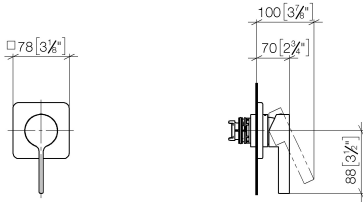

36 060 710

- cover plate 78 x 78 mm
- WRAS 2107016

Required miscellaneous

Concealed wall-mounted single-lever mixer - 35 860 970 90

- max. recess depth 95 mm
- min. recess depth 80 mm

36 060 710

mm [inches]

LGA_29

LULU Concealed single-lever mixer with cover plate - Chrome

LULU

36 060 710

Spare parts list

No.	Item Number	Name	Quantity used	Delivery time
	90 15 05 064 01 90	cartridge	9	2