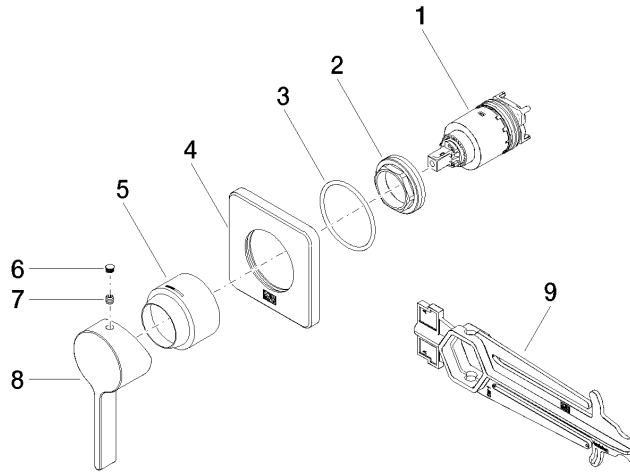

36 060 710

- cover plate 78 x 78 mm
- WRAS 2107016

Required miscellaneous

Concealed wall-mounted single-lever mixer - 35 860 970 90

- max. recess depth 95 mm
- min. recess depth 80 mm

36 060 710

mm [inches]

LGA_29

LULU Concealed single-lever mixer with cover plate - Chrome

LULU

36 060 710

Spare parts list

No.	Item Number	Name	Quantity used	Delivery time
	90 15 05 064 01 90	cartridge	9	2