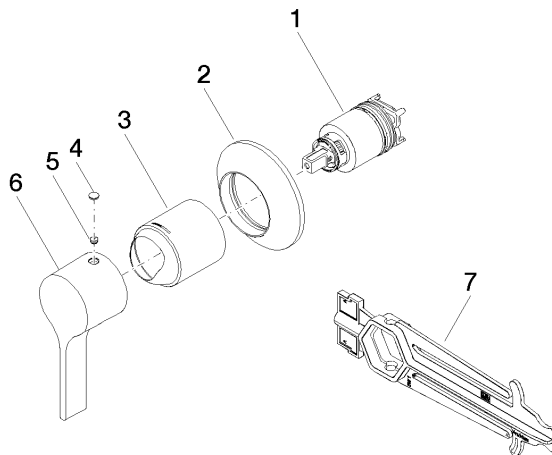

36 060 809

- cover plate 80 x 80 mm

	Platinum	36 060 809-08
	Chrome	36 060 809-00
	Brushed Platinum	36 060 809-06
	Dark Chrome	36 060 809-19
	Brushed Durabronze (23kt Gold)	36 060 809-28
	Brushed Bronze	36 060 809-42
	Brushed Champagne (22kt Gold)	36 060 809-46
	Champagne (22kt Gold)	36 060 809-47
	Brushed Dark Platinum	36 060 809-99

Required miscellaneous

Concealed wall-mounted single-lever mixer - 35 860 970 90

- max. recess depth 95 mm
- min. recess depth 80 mm

VAIA Concealed single-lever mixer with cover plate - Platinum

VAIA

36 060 809

Certificates

LGA_29905.

36 060 809

Spare parts list

No.	Item Number	Name	Quantity used	Delivery time
1	90 15 05 064 01 90	cartridge	1	2
2	90 27 80 032 00-08	rosette	1	40
3	09 11 02 293-08	cover	1	40
4	90 31 20 087 00-08	plug	1	40
5	90 31 11 063 00 90	pin	1	2
6	09 20 80 021-08	handle	1	40
7	90 30 09 064 00 90	key	1	2