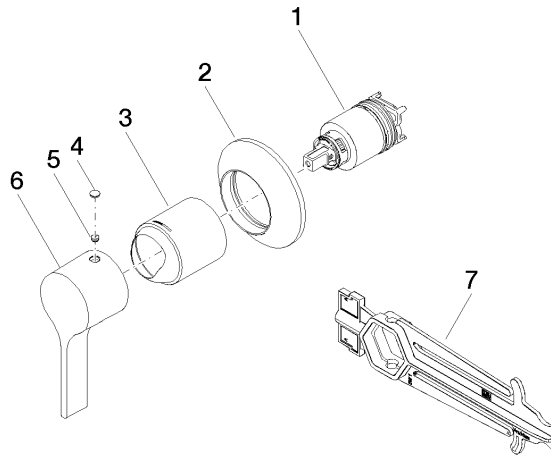

**Required miscellaneous**

**Concealed wall-mounted single-lever mixer - 35 860 970 90**

- max. recess depth 95 mm
- min. recess depth 80 mm

VAIA Concealed single-lever mixer with cover plate - Brushed Durabronze (23kt Gold)

### Spare parts list

No.	Item Number	Name	Quantity used	Delivery time
1	90 15 05 064 01 90	cartridge	1	2
2	90 27 80 032 00-28	rosette	1	20
3	09 11 02 293-28	cover	1	60
4	90 31 20 087 00-28	plug	1	20
5	90 31 11 063 00 90	pin	1	2
6	09 20 80 021-28	handle	1	20
7	90 30 09 064 00 90	key	1	2