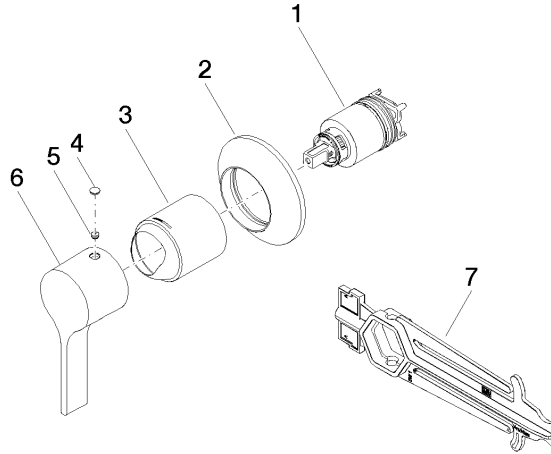

36 060 809

- cover plate 80 x 80 mm

	Brushed Dark Platinum	36 060 809-99
	Chrome	36 060 809-00
	Brushed Platinum	36 060 809-06
	Platinum	36 060 809-08
	Dark Chrome	36 060 809-19
	Brushed Durabronze (23kt Gold)	36 060 809-28
	Brushed Bronze	36 060 809-42
	Brushed Champagne (22kt Gold)	36 060 809-46
	Champagne (22kt Gold)	36 060 809-47

Required miscellaneous

Concealed wall-mounted single-lever mixer - 35 860 970 90

- max. recess depth 95 mm
- min. recess depth 80 mm

VAIA Concealed single-lever mixer with cover plate - Brushed Dark Platinum

VAIA

36 060 809

Certificates

LGA_29905.

36 060 809

Spare parts list

No.	Item Number	Name	Quantity used	Delivery time
1	90 15 05 064 01 90	cartridge	1	2
2	90 27 80 032 00-99	rosette	1	30
3	09 11 02 293-99	cover	1	30
4	90 31 20 087 00-99	plug	1	30
5	90 31 11 063 00 90	pin	1	2
6	09 20 80 021-99	handle	1	30
7	90 30 09 064 00 90	key	1	2