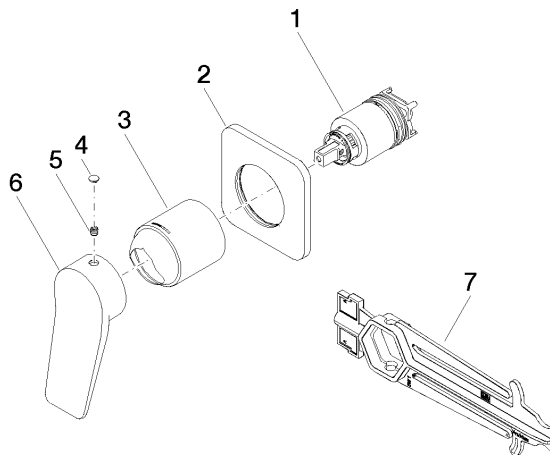

**Required miscellaneous**

**Concealed wall-mounted single-lever mixer -** 35 860 970 90

- max. recess depth 95 mm
- min. recess depth 80 mm

## LISSÉ Concealed single-lever mixer with cover plate - Brushed Platinum

---

LISSÉ

36 060 845

### Spare parts list

No.	Item Number	Name	Quantity used	Delivery time
1	90 15 05 046 02 90	cartridge	1	2
2	90 27 84 020 00-06	rosette	1	10
3	09 11 02 288-06	cover	1	10
4	90 31 20 087 00-06	plug	1	10
5	90 31 11 030 00 90	pin	1	2
6	09 20 84 021-06	handle	1	10
7	90 30 09 064 00 90	key	1	2