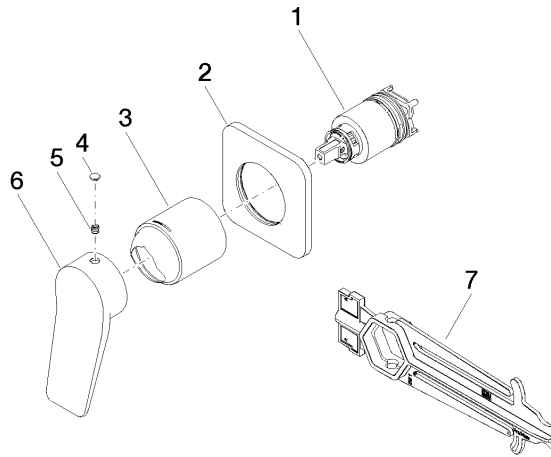

LISSÉ Concealed single-lever mixer with cover plate - Matte Black

LISSÉ

36 060 845

Certificates

LGA_29905.

36 060 845

Parts for other finishes can be found here: [Chrome](#)

Spare parts list

No.	Item Number	Name	Quantity used	Delivery time
1	90 15 05 046 02 90	cartridge	1	2
2	90 27 84 020 00-33	rosette	1	30
3	09 11 02 288-33	cover	1	30
4	90 31 20 087 00-33	plug	1	30
5	90 31 11 030 00 90	pin	1	2
6	09 20 84 021-33	handle	1	30
7	90 30 09 064 00 90	key	1	2