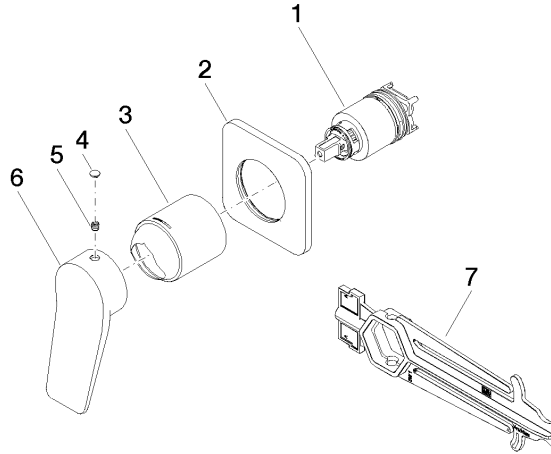

Required miscellaneous

Concealed wall-mounted single-lever mixer - 35 860 970 90

- min. recess depth 80 mm
- max. recess depth 95 mm

LISSÉ Concealed single-lever mixer with cover plate - Brushed Dark Platinum

LISSÉ

36 060 845

Certificates

LGA_29905.

36 060 845

Spare parts list

No.	Item Number	Name	Quantity used	Delivery time
1	90 15 05 046 02 90	cartridge	1	2
2	90 27 84 020 00-99	rosette	1	30
3	09 11 02 288-99	cover	1	30
4	90 31 20 087 00-99	plug	1	30
5	90 31 11 030 00 90	pin	1	2
6	09 20 84 021-99	handle	1	60
7	90 30 09 064 00 90	key	1	2