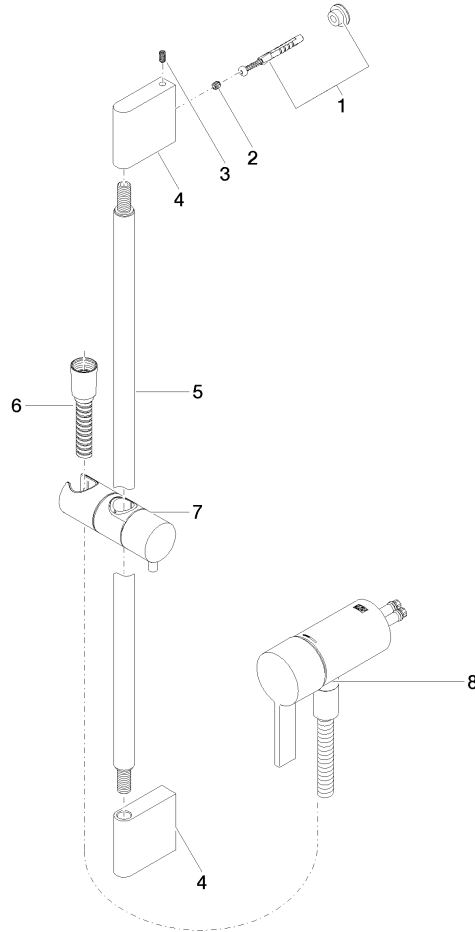

Concealed single-lever mixer with integrated shower connection with shower set without hand shower - Chrome

IMO

36 110 970

- metal shower hose 1750mm with integrated anti-twist protection
- slide bar
- Pipe diameter 18 mm
- WRAS 2011027

Required miscellaneous

- Concealed wall mounting -** 35 050 970 90
- max. recess depth 105 mm
 - min. recess depth 80 mm

Concealed single-lever mixer with integrated shower connection with shower set without hand shower - Chrome

IMO

36 110 970
mm [inches]

Certificates

Belgaqua_21-025- WRAS_2011027. LGA_29928.
27_1.

36 110 970

Spare parts list

No.	Item Number	Name	Quantity used	Delivery time
1	05 17 20 726 02 90	fixing set	1	2
2	09 31 11 049 90	pin	2	2
3	04 31 11 113 00 90	pin	2	2
4	08 17 97 054-00	holder	2	10
5	90 28 22 597 00-00	holder	1	10
6	28 322 970-00	Metal shower hose 1/2" x 3/8" x 1750 mm - Chrome	1	2
7	12 580 970-00	Slide unit - Chrome	1	10
9	36 050 970-00	Concealed single-lever mixer with integrated shower connection - Chrome	1	10