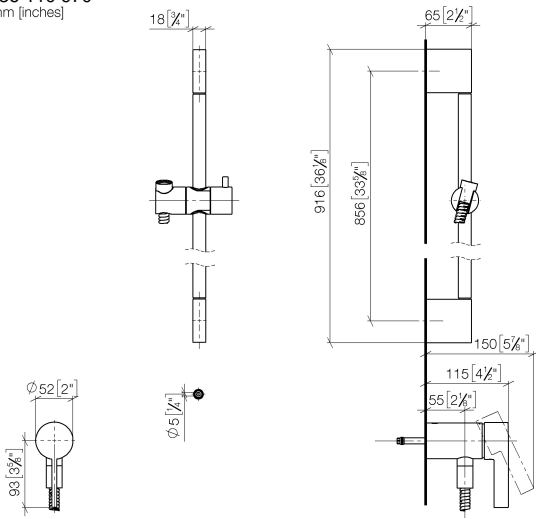

Concealed single-lever mixer with integrated shower connection with shower set without hand shower - Chrome

IMO

36 110 970

- metal shower hose 1750mm with integrated anti-twist protection
- slide bar
- Pipe diameter 18 mm
- WRAS 2011027

Required miscellaneous

- Concealed wall mounting -** 35 050 970 90
- max. recess depth 105 mm
 - min. recess depth 80 mm

Concealed single-lever mixer with integrated shower connection with shower set without hand shower - Chrome

IMO

36 110 970
mm [inches]

Certificates

Belgaqua_21-025- WRAS_2011027. LGA_29928.
27_1.

36 110 970

Spare parts list

No.	Item Number	Name	Quantity used	Delivery time
1	05 17 20 726 02 90	fixing set	1	2
2	09 31 11 049 90	pin	2	2
3	04 31 11 113 00 90	pin	2	2
4	08 17 97 054-00	holder	2	10
5	90 28 22 597 00-00	holder	1	10
6	28 322 970-00	Metal shower hose 1/2" x 3/8" x 1750 mm - Chrome	1	2
7	12 580 970-00	Slide unit - Chrome	1	10
9	36 050 970-00	Concealed single-lever mixer with integrated shower connection - Chrome	1	10