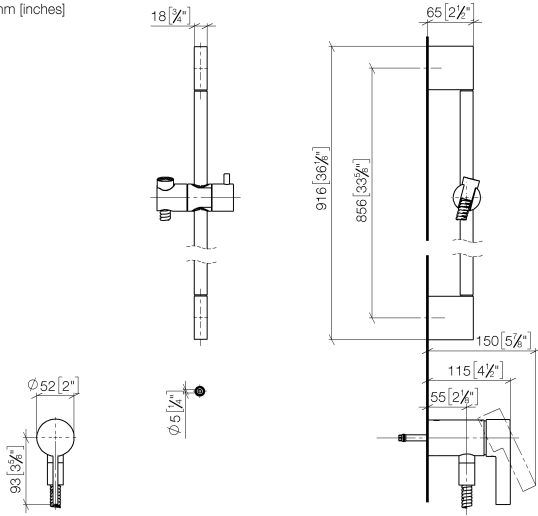

**Concealed single-lever mixer with integrated shower connection with shower set without hand shower - Brushed Platinum**

IMO

36 110 970

- metal shower hose 1750mm with integrated anti-twist protection
- slide bar
- Pipe diameter 18 mm
- WRAS 2011027

**Required miscellaneous**

**Concealed wall mounting -**

35 050 970 90

- max. recess depth 105 mm
- min. recess depth 80 mm

**Concealed single-lever mixer with integrated shower connection with shower set without hand shower - Brushed Platinum**

IMO

36 110 970  
mm [inches]

**Codes & Standards**

DIN 4109	EN 1717	ISO 3822	Scottish Water Byelaws
UK Water Supply Regulations	Ü-Zeichen		

**Certificates**

Belgaqua\_21-025-2 WRAS\_2011 LGA\_29

Concealed single-lever mixer with integrated shower connection with shower set without hand shower - Brushed Platinum

### Spare parts list

Product version from 10/1/2023

No.	Item Number	Name	Quantity used	Delivery time
	05 17 20 726 02 90	fixing set	11	2