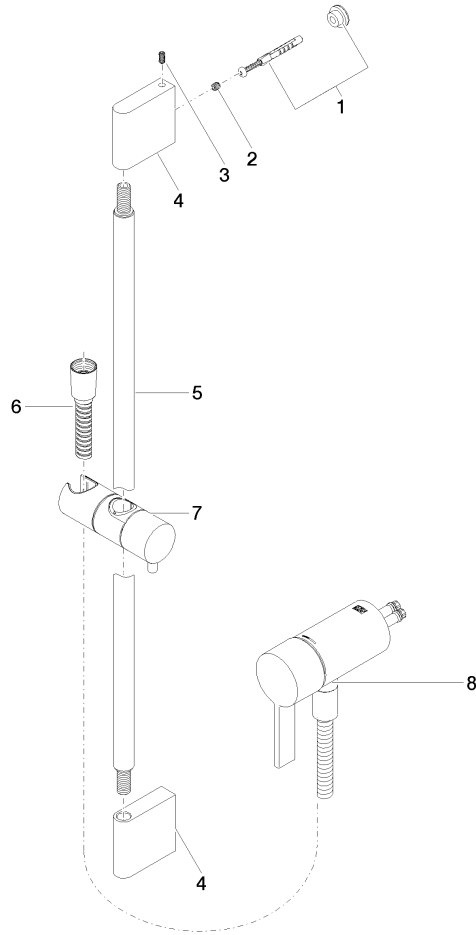

**Concealed single-lever mixer with integrated shower connection with shower set without hand shower - Brushed Platinum**

IMO

36 110 970

- metal shower hose 1750mm with integrated anti-twist protection
- slide bar
- Pipe diameter 18 mm
- WRAS 2011027

**Required miscellaneous**

**Concealed wall mounting -**

35 050 970 90

- max. recess depth 105 mm
- min. recess depth 80 mm

**Concealed single-lever mixer with integrated shower connection with shower set without hand shower - Brushed Platinum**

IMO

36 110 970  
mm [inches]

**Codes & Standards**

DIN 4109	EN 1717	ISO 3822	Scottish Water Byelaws
UK Water Supply Regulations	Ü-Zeichen		

**Certificates**

Belgaqua\_21-025-2 WRAS\_2011 LGA\_29

Concealed single-lever mixer with integrated shower connection with shower set without hand shower - Brushed Platinum

IMO

36 110 970

Product version from 10/1/2023

Concealed single-lever mixer with integrated shower connection with shower set without hand shower - Brushed Platinum

IMO

36 110 970