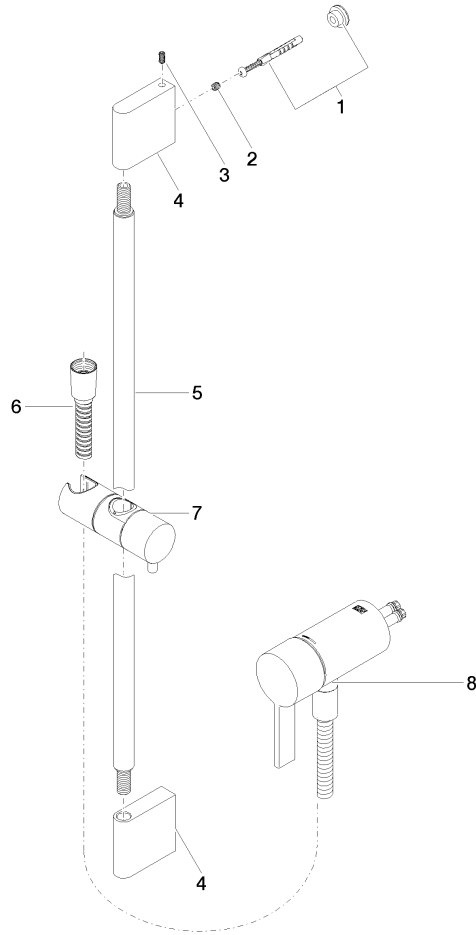

**Concealed single-lever mixer with integrated shower connection with shower set without hand shower - Platinum**

IMO

36 110 970

- metal shower hose 1750mm with integrated anti-twist protection
- slide bar
- Pipe diameter 18 mm
- WRAS 2011027

**Required miscellaneous**

**Concealed wall mounting -**

35 050 970 90

- max. recess depth 105 mm
- min. recess depth 80 mm

**Concealed single-lever mixer with integrated shower connection with shower set without hand shower - Platinum**

IMO

36 110 970  
mm [inches]

**Codes & Standards**

DIN 4109	EN 1717	ISO 3822	Scottish Water Byelaws
UK Water Supply Regulations	Ü-Zeichen		

**Certificates**

Belgaqua\_21-025-2 WRAS\_2011 LGA\_29

Concealed single-lever mixer with integrated shower connection with shower set without hand shower - Platinum

IMO

36 110 970

Product version from 10/1/2023

Concealed single-lever mixer with integrated shower connection with shower set without hand shower - Platinum

IMO

36 110 970