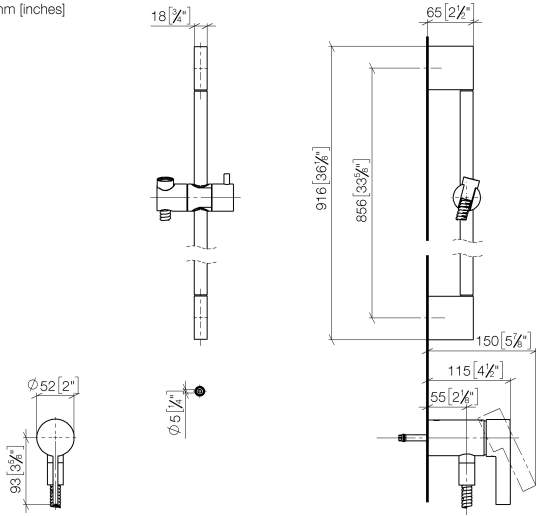

**Concealed single-lever mixer with integrated shower connection with shower set without hand shower - Platinum**

IMO

36 110 970

- metal shower hose 1750mm with integrated anti-twist protection
- slide bar
- Pipe diameter 18 mm
- WRAS 2011027

**Required miscellaneous**

**Concealed wall mounting -**

35 050 970 90

- max. recess depth 105 mm
- min. recess depth 80 mm

**Concealed single-lever mixer with integrated shower connection with shower set without hand shower - Platinum**

IMO

36 110 970  
mm [inches]

**Codes & Standards**

DIN 4109	EN 1717	ISO 3822	Scottish Water Byelaws
UK Water Supply Regulations	Ü-Zeichen		

**Certificates**

Belgaqua\_21-025-2 WRAS\_2011 LGA\_29

Concealed single-lever mixer with integrated shower connection with shower set without hand shower - Platinum

## Spare parts list

Product version from 10/1/2023

No.	Item Number	Name	Quantity used	Delivery time
	05 17 20 726 02 90	fixing set	11	2