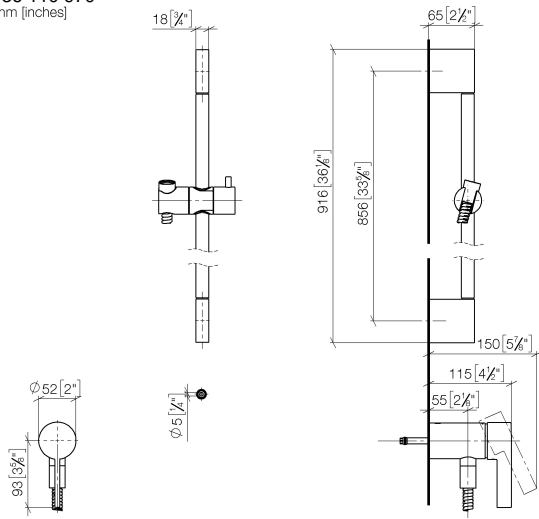

Concealed single-lever mixer with integrated shower connection with shower set without hand shower - Brushed Light Gold

IMO

36 110 970

- metal shower hose 1750mm with integrated anti-twist protection
- slide bar
- Pipe diameter 18 mm
- WRAS 2011027

Required miscellaneous

- Concealed wall mounting -** 35 050 970 90
- min. recess depth 80 mm
 - max. recess depth 105 mm

Concealed single-lever mixer with integrated shower connection with shower set without hand shower - Brushed Light Gold

IMO

36 110 970
mm [inches]

36 110 970

Spare parts list

No.	Item Number	Name	Quantity used	Delivery time
1	05 17 20 726 02 90	fixing set	1	2
2	09 31 11 049 90	pin	2	2
3	04 31 11 113 00 90	pin	2	2
4	08 17 97 054-27	holder	2	60
5	90 28 22 597 00-27	holder	1	30
6	28 322 970-27	Metal shower hose 1/2" x 3/8" x 1750 mm - Brushed Light Gold	1	30
7	12 580 970-27	Slide unit - Brushed Light Gold	1	30
9	36 050 970-27	Concealed single-lever mixer with integrated shower connection - Brushed Light Gold	1	30