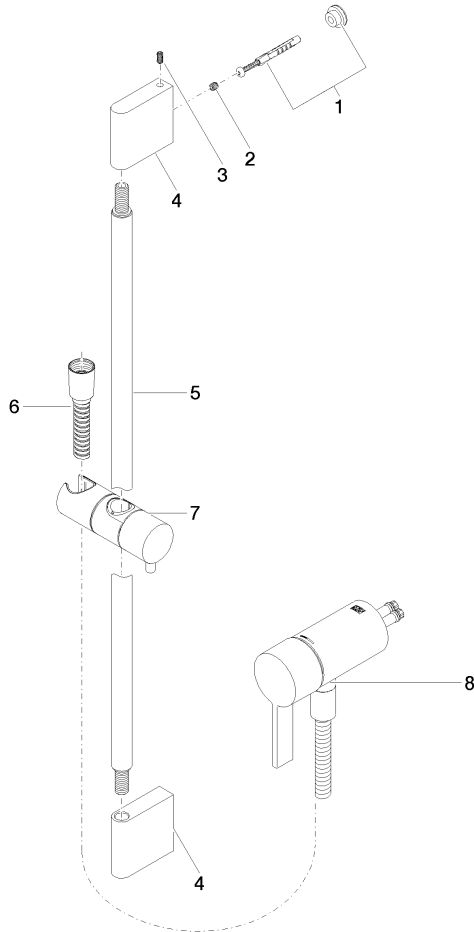

**Concealed single-lever mixer with integrated shower connection with shower set without hand shower - Brushed Durabronze (23kt Gold)**

IMO

36 110 970

- metal shower hose 1750mm with integrated anti-twist protection
- slide bar
- Pipe diameter 18 mm
- WRAS 2011027

**Required miscellaneous**

- Concealed wall mounting -**
- max. recess depth 105 mm
  - min. recess depth 80 mm

35 050 970 90

**Concealed single-lever mixer with integrated shower connection with shower set without hand shower - Brushed Durabronz (23kt Gold)**

IMO

36 110 970  
mm [inches]

**Codes & Standards**

DIN 4109	EN 1717	ISO 3822	Scottish Water Byelaws
UK Water Supply Regulations	Ü-Zeichen		

**Certificates**

Belgaqua\_21-025-2 WRAS\_2011 LGA\_29

Concealed single-lever mixer with integrated shower connection with shower set without hand shower - Brushed Durabronz (23kt Gold)

IMO

36 110 970

Product version from 10/1/2023

Concealed single-lever mixer with integrated shower connection with shower set without hand shower - Brushed Durabronze (23kt Gold)

IMO

36 110 970