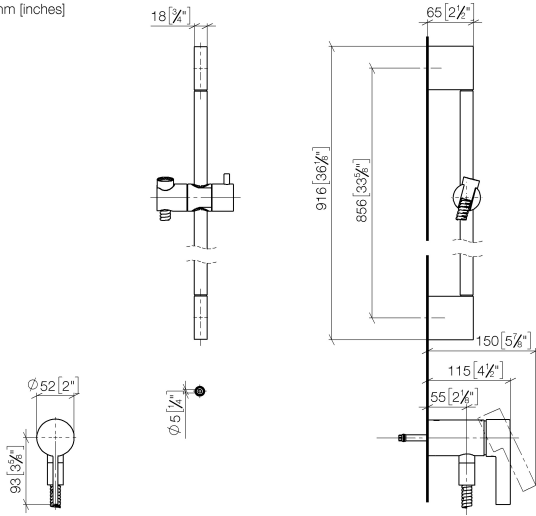

**Concealed single-lever mixer with integrated shower connection with shower set without hand shower - Brushed Durabronze (23kt Gold)**

IMO

36 110 970

- metal shower hose 1750mm with integrated anti-twist protection
- slide bar
- Pipe diameter 18 mm
- WRAS 2011027

**Required miscellaneous**

- Concealed wall mounting -**
- max. recess depth 105 mm
  - min. recess depth 80 mm

35 050 970 90

**Concealed single-lever mixer with integrated shower connection with shower set without hand shower - Brushed Durabronz (23kt Gold)**

IMO

36 110 970  
mm [inches]

**Codes & Standards**

DIN 4109	EN 1717	ISO 3822	Scottish Water Byelaws
UK Water Supply Regulations	Ü-Zeichen		

**Certificates**

Belgaqua\_21-025-2 WRAS\_2011 LGA\_29

Concealed single-lever mixer with integrated shower connection with shower set without hand shower - Brushed Durabronz (23kt Gold)

### Spare parts list

Product version from 10/1/2023

No.	Item Number	Name	Quantity used	Delivery time
	05 17 20 726 02 90	fixing set	11	2