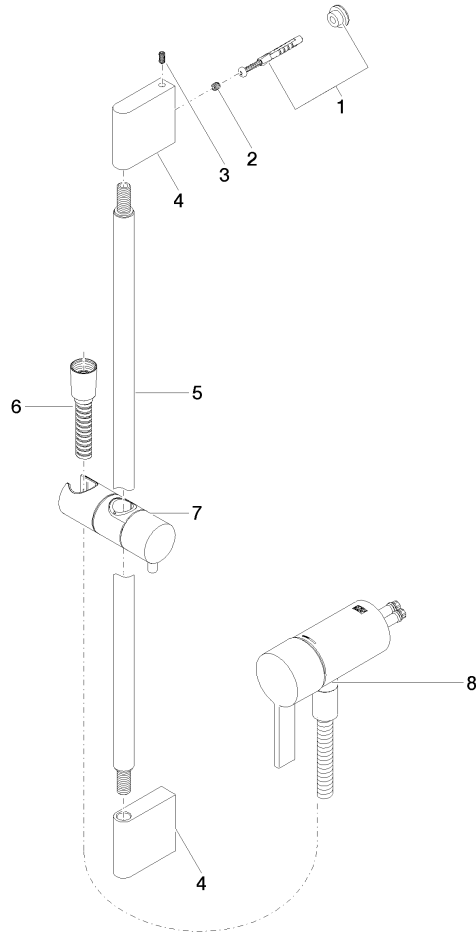

Concealed single-lever mixer with integrated shower connection with shower set without hand shower - Matte Black

IMO

36 110 970

Product version from 10/1/2023