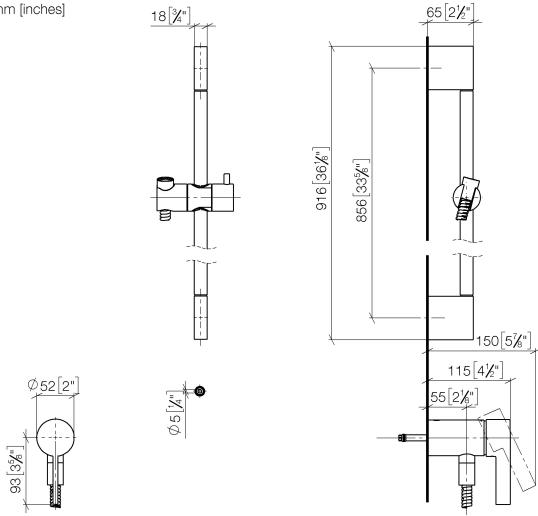

Concealed single-lever mixer with integrated shower connection with shower set without hand shower - Matte Black

IMO

36 110 970

- metal shower hose 1750mm with integrated anti-twist protection
- slide bar
- Pipe diameter 18 mm
- WRAS 2011027

Required miscellaneous

Concealed wall mounting - 35 050 970 90

- max. recess depth 105 mm
- min. recess depth 80 mm

Concealed single-lever mixer with integrated shower connection with shower set without hand shower - Matte Black

IMO

36 110 970
mm [inches]

Codes & Standards

DIN 4109	EN 1717	ISO 3822	Scottish Water Byelaws
UK Water Supply Regulations	Ü-Zeichen		

Certificates

Belgaqua_21-025-2 WRAS_2011 LGA_29

Concealed single-lever mixer with integrated shower connection with shower set without hand shower - Matte Black

No.	Item Number	Name	Quantity used	Delivery time
	05 17 20 726 02 90	fixing set	11	2