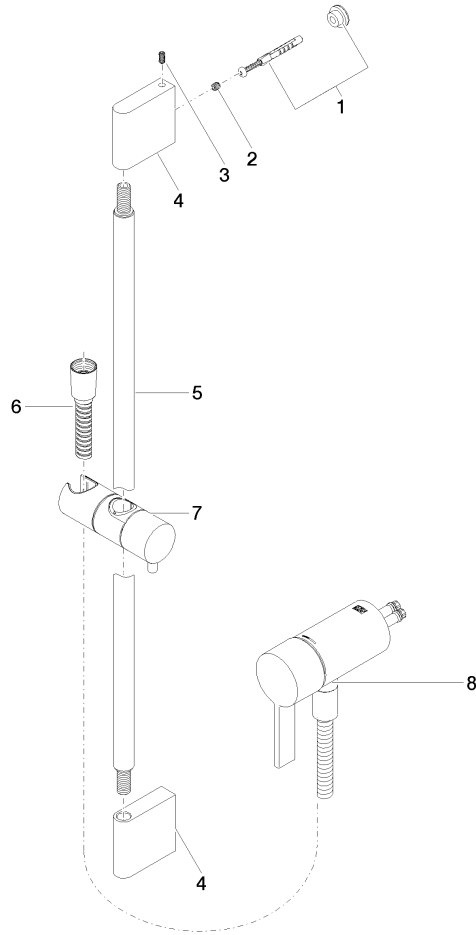

Concealed single-lever mixer with integrated shower connection with shower set without hand shower - Brushed Bronze

IMO

36 110 970

- metal shower hose 1750mm with integrated anti-twist protection
- slide bar
- Pipe diameter 18 mm
- WRAS 2011027

Concealed single-lever mixer with integrated shower connection with shower set without hand shower - Brushed Bronze

IMO

36 110 970
mm [inches]

Concealed single-lever mixer with integrated shower connection with shower set without hand shower - Brushed Bronze

IMO

36 110 970

Product version from 10/1/2023

Concealed single-lever mixer with integrated shower connection with shower set without hand shower - Brushed Bronze

IMO

36 110 970

Spare parts list

Product version from 10/1/2023

No.	Item Number	Name	Quantity used	Delivery time
	05 17 20 726 02 90	fixing set	11	2