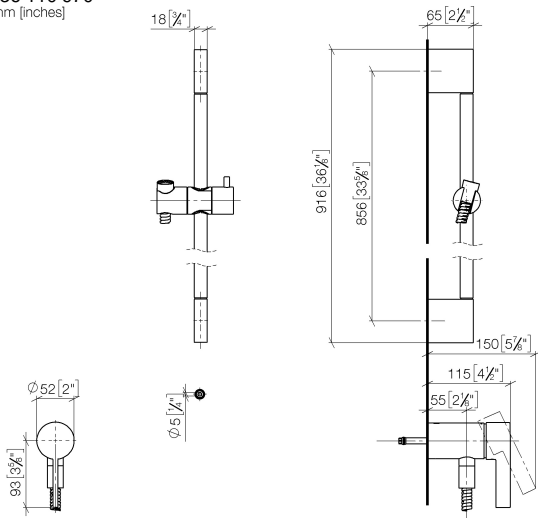

Concealed single-lever mixer with integrated shower connection with shower set without hand shower - Brushed Bronze

IMO

36 110 970

- metal shower hose 1750mm with integrated anti-twist protection
- slide bar
- Pipe diameter 18 mm
- WRAS 2011027

Required miscellaneous

- Concealed wall mounting -**
- min. recess depth 80 mm
 - max. recess depth 105 mm

35 050 970 90

Required miscellaneous

- Hand shower FlowReduce -
Brushed Bronze**

28 016 979-42
0010

Concealed single-lever mixer with integrated shower connection with shower set without hand shower - Brushed Bronze

IMO

36 110 970
mm [inches]

Concealed single-lever mixer with integrated shower connection with shower set without hand shower - Brushed Bronze

No.	Item Number	Name	Quantity used	Delivery time
	05 17 20 726 02 90	fixing set	11	2